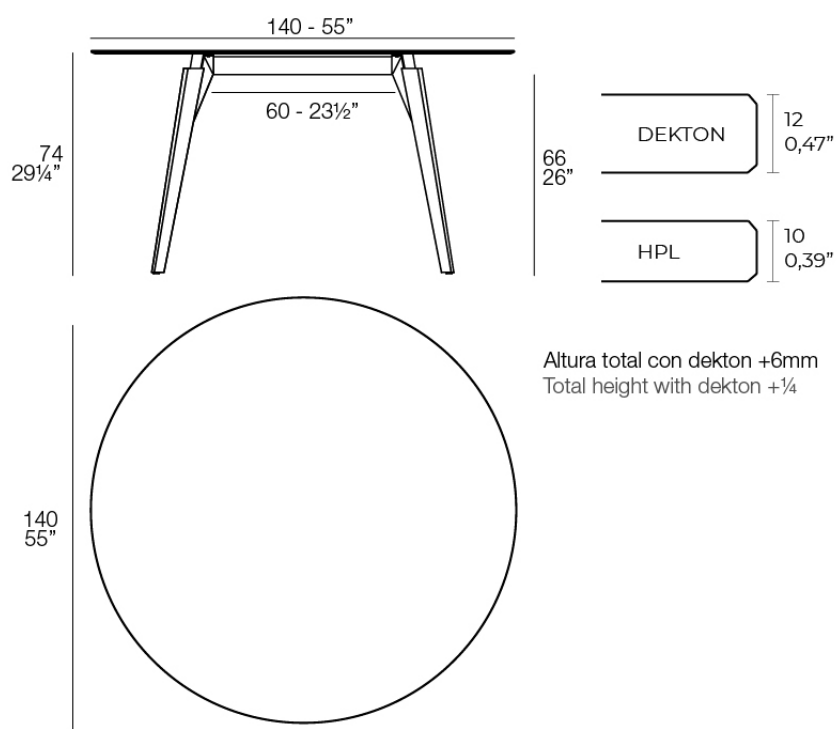

Faz wood high table ø140x74

by Ramón Esteve

Vondom's Faz collection, designed by Ramón Esteve, is one of the firm's most iconic collections. It stands out for its modular design and sophistication, representing harmony, serenity and timelessness through mineral and emphatic shapes. Faz transforms environments with its unique combination of material and light, creating an enveloping and exclusive atmosphere.

Info

Description

Weight: 36.14 Kg

FAZ WOOD Mesa Salón 140 x 140
FAZ WOOD Lounge Table 55" x 55"

Finishes

tabletops

HPL Black Edge Top

Ref. 54324

white

black

ecru

HPL black edge

HPL Solid Core Top

Ref. 54324B

white

black

tabletops

HPL Black Edge Top

Ref. VVAR03176

white(black edge)

ecru(black edge)

black(black edge)

HPL Solid Core Top

Ref. VVAR03224