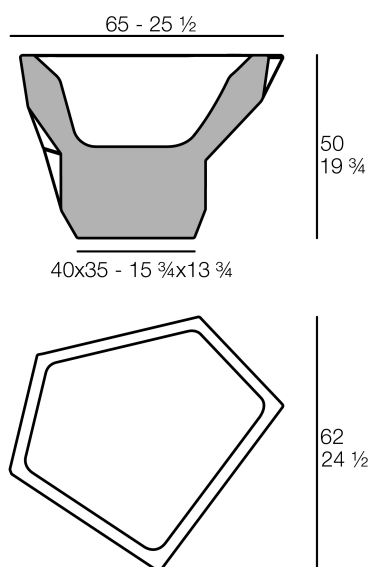

Faz pot 61x61x50

by Ramón Esteve

Vondom's Faz collection, designed by Ramón Esteve, is one of the firm's most iconic collections. It stands out for its modular design and sophistication, representing harmony, serenity and timelessness through mineral and emphatic shapes. Faz transforms environments with its unique combination of material and light, creating an enveloping and exclusive atmosphere.

Info

Description

Weight: 8 Kg

FAZ Jarron Pequeño C = 28L
FAZ Smal Planter C = 7 1/2 gal

Finishes

finishes

Basic

Ref. 54400A