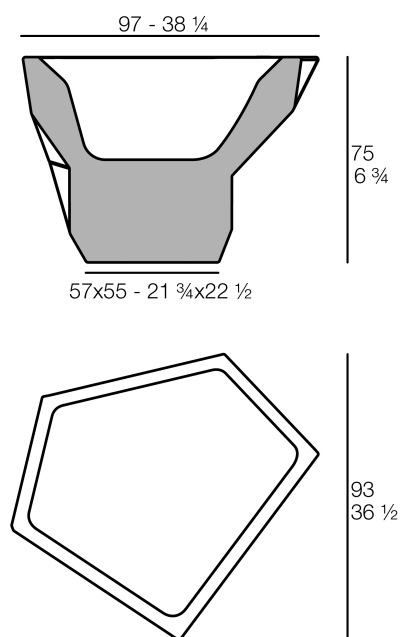

Faz pot 97x93x75

by Ramón Esteve

Vondom's Faz collection, designed by Ramón Esteve, is one of the firm's most iconic collections. It stands out for its modular design and sophistication, representing harmony, serenity and timelessness through mineral and emphatic shapes. Faz transforms environments with its unique combination of material and light, creating an enveloping and exclusive atmosphere.

Info

Description

Weight: 20 Kg

FAZ Jarron Medio C = 97L
FAZ Medium Planter C = 25 3/4 gal

Finishes

finishes

Basic

Ref. 54401A