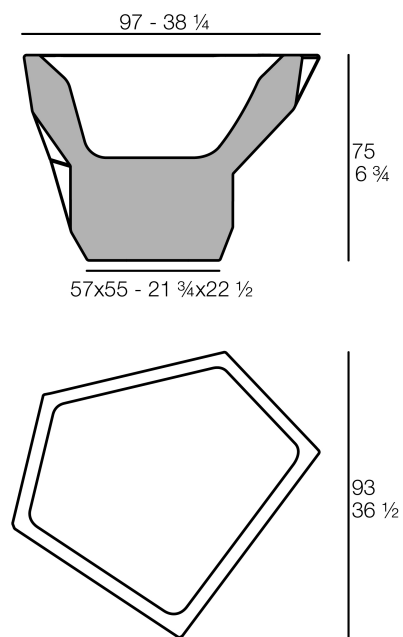

Faz pot 97x93x75

by Ramón Esteve

Vondom's Faz collection, designed by Ramón Esteve, is one of the firm's most iconic collections. It stands out for its modular design and sophistication, representing harmony, serenity and timelessness through mineral and emphatic shapes. Faz transforms environments with its unique combination of material and light, creating an enveloping and exclusive atmosphere.

Info

Description

Weight: 20 Kg

FAZ Jarron Medio C = 97L
FAZ Medium Planter C = 25 3/4 gal

Finishes

finishes

Basic

Ref. 54401A