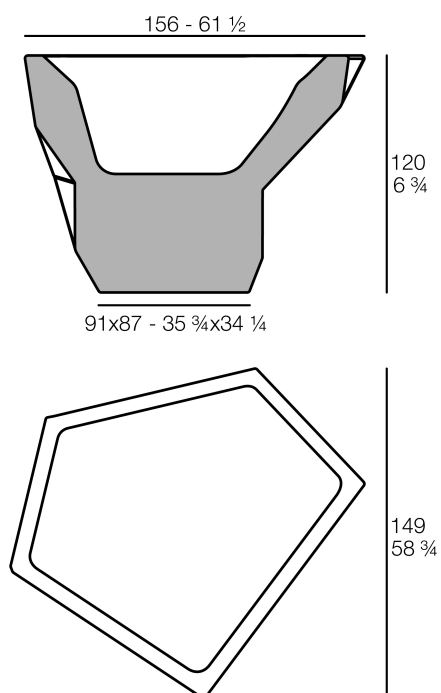

Faz pot 160x150x120

by Ramón Esteve

Vondom's Faz collection, designed by Ramón Esteve, is one of the firm's most iconic collections. It stands out for its modular design and sophistication, representing harmony, serenity and timelessness through mineral and emphatic shapes. Faz transforms environments with its unique combination of material and light, creating an enveloping and exclusive atmosphere.

Info

Description

Weight: 47 Kg

FAZ Jarron Alto C = 400L
FAZ High Planter C = 105 3/4 gal

Finishes

finishes

Basic

Ref. 54402A