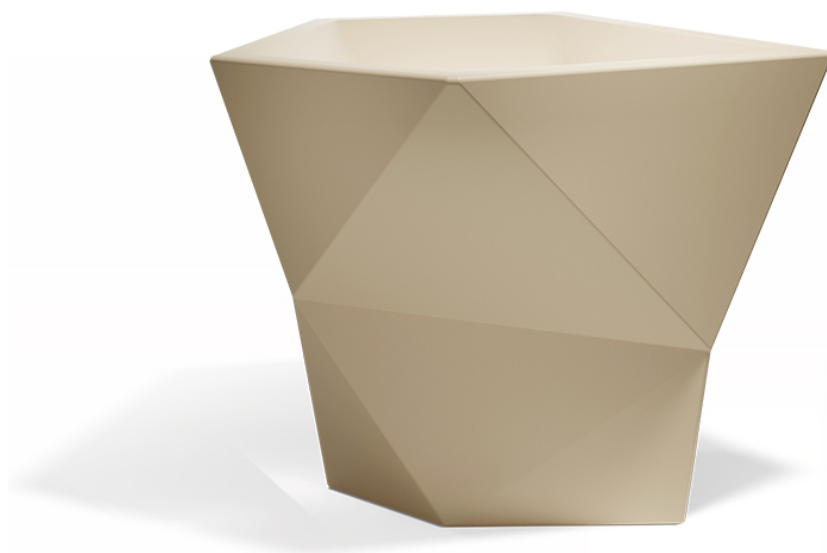

Faz pot 160x150x120

by Ramón Esteve

Vondom's Faz collection, designed by Ramón Esteve, is one of the firm's most iconic collections. It stands out for its modular design and sophistication, representing harmony, serenity and timelessness through mineral and emphatic shapes. Faz transforms environments with its unique combination of material and light, creating an enveloping and exclusive atmosphere.

Info

Description

Weight: 47 Kg

FAZ Jarron Alto C = 400L
FAZ High Planter C = 105 3/4 gal

Finishes

finishes

Basic

Ref. 54402A