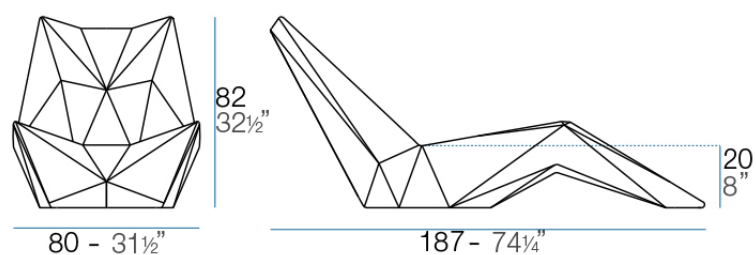

Faz sunbed 187x80x82cm

by Ramón Esteve

Vondom's Faz collection, designed by Ramón Esteve, is one of the firm's most iconic collections. It stands out for its modular design and sophistication, representing harmony, serenity and timelessness through mineral and emphatic shapes. Faz transforms environments with its unique combination of material and light, creating an enveloping and exclusive atmosphere.

Info

Description

Made of polyethylene resin by rotational moulding. 100% Recyclable. Item suitable for indoor and outdoor use. Available in different finishes.

Weight: 25 Kg

FAZ
FAZ SUNBED

Finishes

finishes