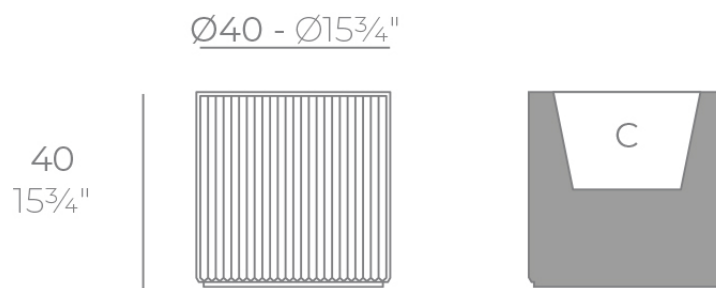

Gatsby cylinder planter ø40x40

by Ramón Esteve

The Gatsby collection, designed by Ramón Esteve, evokes the elegance and glamour of Art Deco, reminding us of the Roaring Twenties. Inspired by the bonanza, parties and excesses of that era, Gatsby combines intricate design with extraordinary simplicity, reflecting the American dream.

Info

Description

Weight: 4 Kg

GATSBY Cilindro
GATSBY Cylindre
ref. 54421
C= 32x32x23 12½"x12½"x9"
17 L
4½Gal

Finishes

finishes

Basic

Ref. 54421A