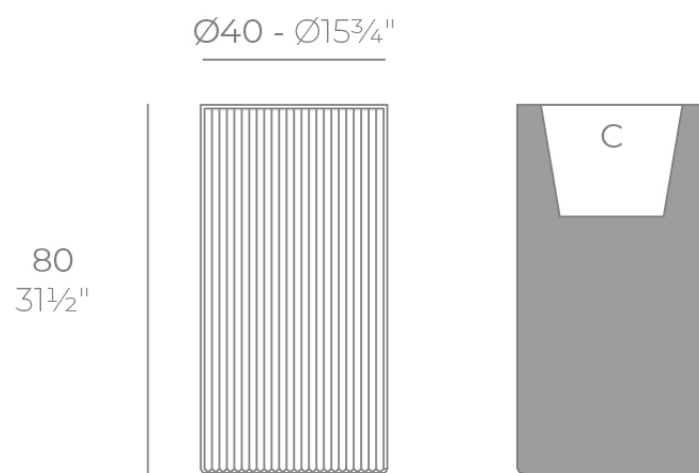

Gatsby cylinder planter ø40x80

by Ramón Esteve

The Gatsby collection, designed by Ramón Esteve, evokes the elegance and glamour of Art Deco, reminding us of the Roaring Twenties. Inspired by the bonanza, parties and excesses of that era, Gatsby combines intricate design with extraordinary simplicity, reflecting the American dream.

Info

Description

Weight: 7 Kg

GATSBY Cilindro Alto
GATSBY Hight Cylindre
ref. 54422
C= 32x32x28 12½"x12½"x11"
20 L
5½Gal

Finishes

finishes

Basic

Ref. 54422A