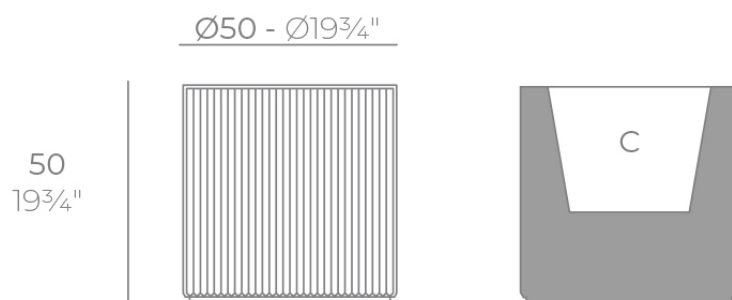

Info

Description

Weight: 6.5 Kg

GATSBY Cilindro
GATSBY Cylindre
ref. 54423
C= 41X41X29 16½"x16½"x11½"
30 L
8Gal