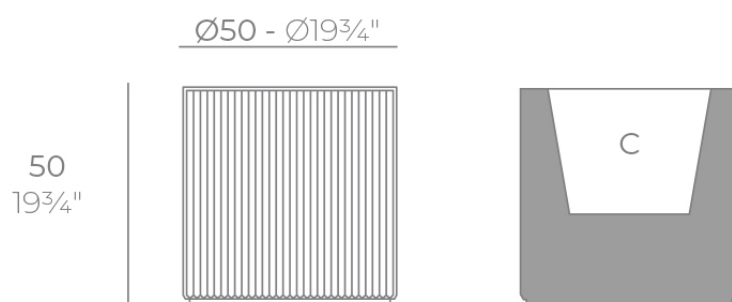

Gatsby cylinder planter ø50x50

by Ramón Esteve

The Gatsby collection, designed by Ramón Esteve, evokes the elegance and glamour of Art Deco, reminding us of the Roaring Twenties. Inspired by the bonanza, parties and excesses of that era, Gatsby combines intricate design with extraordinary simplicity, reflecting the American dream.

Info

Description

Weight: 6.5 Kg

GATSBY Cilindro
GATSBY Cylindre
ref. 54423
C= 41X41X29 16½"x16½"x11½"
30 L
8Gal

Finishes

finishes

Basic

Ref. 54423A