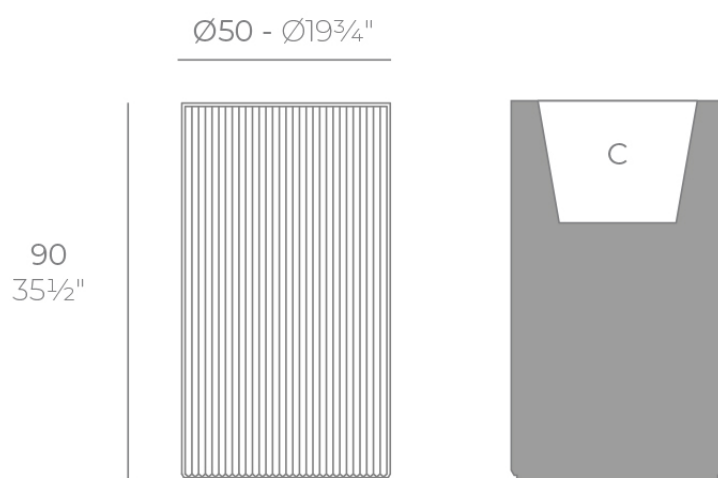

Gatsby cylinder planter ø50x90

by Ramón Esteve

The Gatsby collection, designed by Ramón Esteve, evokes the elegance and glamour of Art Deco, reminding us of the Roaring Twenties. Inspired by the bonanza, parties and excesses of that era, Gatsby combines intricate design with extraordinary simplicity, reflecting the American dream.

Info

Description

Weight: 10 Kg

GATSBY Cilindro Alto
GATSBY Hight Cylindre
ref. 54424
C= 41X41X32 16½"x16½"x12½"
32 L
8½Gal

Finishes

finishes

Basic

Ref. 54424A