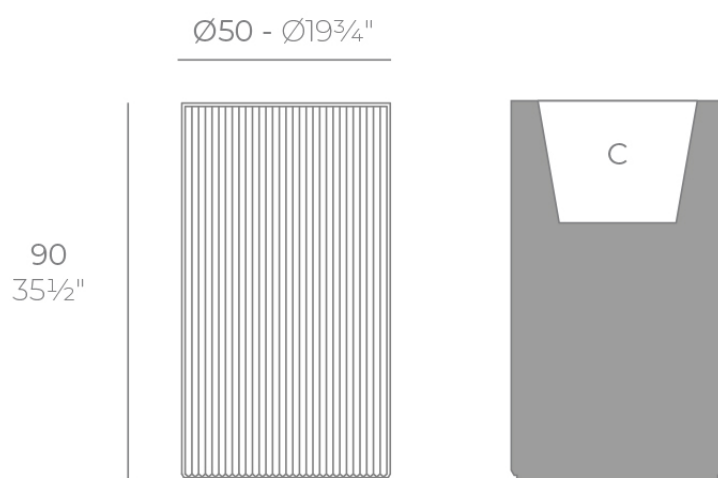

Gatsby cylinder planter ø50x90

by Ramón Esteve

The Gatsby collection, designed by Ramón Esteve, evokes the elegance and glamour of Art Deco, reminding us of the Roaring Twenties. Inspired by the bonanza, parties and excesses of that era, Gatsby combines intricate design with extraordinary simplicity, reflecting the American dream.

Info

Description

Weight: 10 Kg

GATSBY Cilindro Alto
GATSBY Hight Cylindre
ref. 54424
C= 41X41X32 16 1/2"x16 1/2"x12 1/2"
32 L
8 1/2Gal

Finishes

finishes

Basic

Ref. 54424A