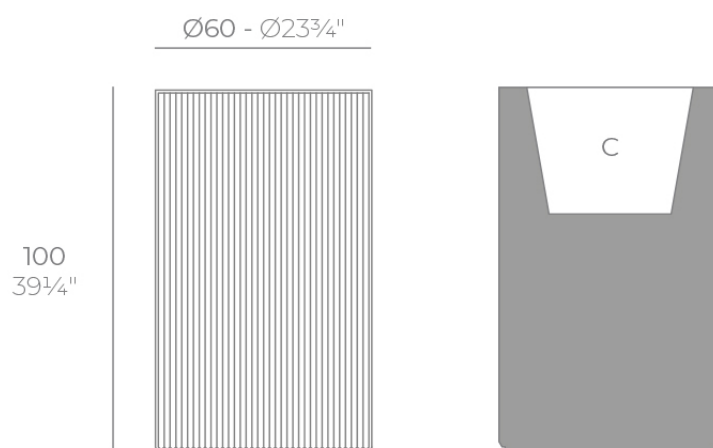

Gatsby cylinder planter ø60x100

by Ramón Esteve

The Gatsby collection, designed by Ramón Esteve, evokes the elegance and glamour of Art Deco, reminding us of the Roaring Twenties. Inspired by the bonanza, parties and excesses of that era, Gatsby combines intricate design with extraordinary simplicity, reflecting the American dream.

Info

Description

Weight: 13 Kg

GATSBY Cilindro Alto
GATSBY Hight Cylindre
ref. 54426
C= 49x49x45 19¹/₂"x19¹/₂"x17³/₄"
65 L
17¹/₂Gal

Finishes

finishes

Basic

Ref. 54426A