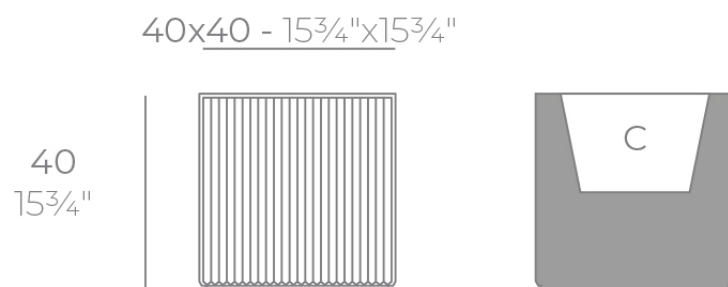

Gatsby prisma planter 40x40x40

by Ramón Esteve

The Gatsby collection, designed by Ramón Esteve, evokes the elegance and glamour of Art Deco, reminding us of the Roaring Twenties. Inspired by the bonanza, parties and excesses of that era, Gatsby combines intricate design with extraordinary simplicity, reflecting the American dream.

Info

Description

Weight: 5 Kg

GATSBY Cubo
GATSBY Cube
ref. 54427
C= 32x32x23 12¹/₂"x12¹/₂"x9"
18 L
4³/₄Gal

Finishes

finishes

Basic

Ref. 54427A