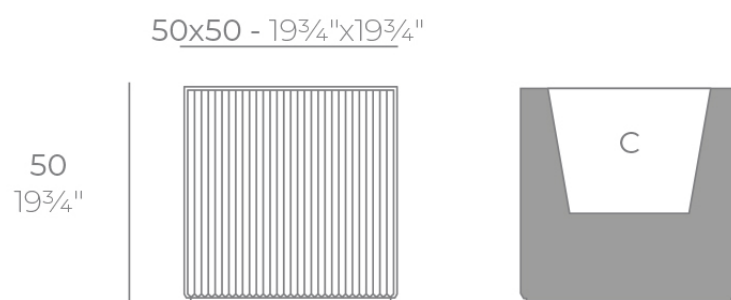

Gatsby prisma planter 50x50x50

by Ramón Esteve

The Gatsby collection, designed by Ramón Esteve, evokes the elegance and glamour of Art Deco, reminding us of the Roaring Twenties. Inspired by the bonanza, parties and excesses of that era, Gatsby combines intricate design with extraordinary simplicity, reflecting the American dream.

Info

Description

Weight: 9 Kg

GATSBY Cubo
GATSBY Cube
ref. 54429
C= 40x40x34 15³/₄"x15³/₄"x13¹/₂"
34 L
9Gal

Finishes

finishes

Basic

Ref. 54429A