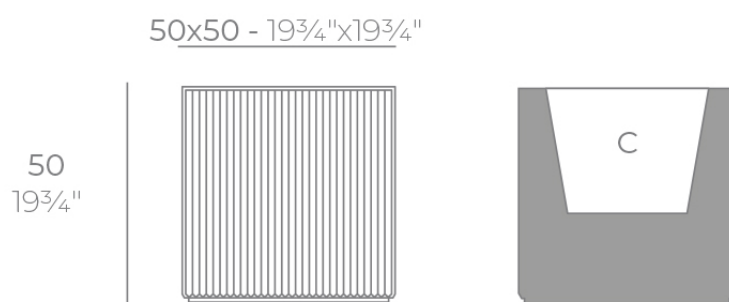

## Gatsby prisma planter 50x50x50

by Ramón Esteve

The Gatsby collection, designed by Ramón Esteve, evokes the elegance and glamour of Art Deco, reminding us of the Roaring Twenties. Inspired by the bonanza, parties and excesses of that era, Gatsby combines intricate design with extraordinary simplicity, reflecting the American dream.

### Description

Weight: 9 Kg

GATSBY Cubo

GATSBY Cube

ref. 54429

C= 40x40x34 15<sup>3</sup>/<sub>4</sub>"x15<sup>3</sup>/<sub>4</sub>"x13<sup>1</sup>/<sub>2</sub>"

34 L

9Gal