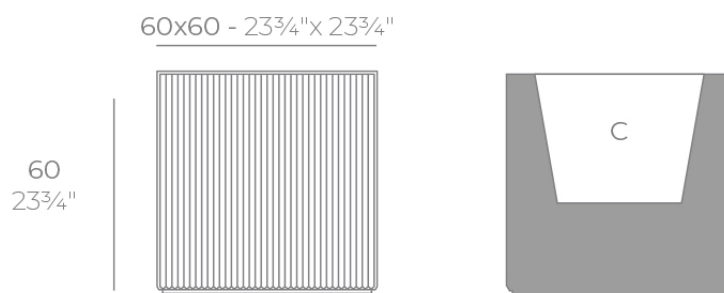

Gatsby prisma planter 60x60x60

by Ramón Esteve

The Gatsby collection, designed by Ramón Esteve, evokes the elegance and glamour of Art Deco, reminding us of the Roaring Twenties. Inspired by the bonanza, parties and excesses of that era, Gatsby combines intricate design with extraordinary simplicity, reflecting the American dream.

Info

Description

Weight: 18 Kg

GATSBY Cubo
GATSBY Cube
ref. 54431
C= 48x48x34 20³/₄"x20³/₄"x13¹/₂"
53 L
14Gal

Finishes

finishes

Basic

Ref. 54431A