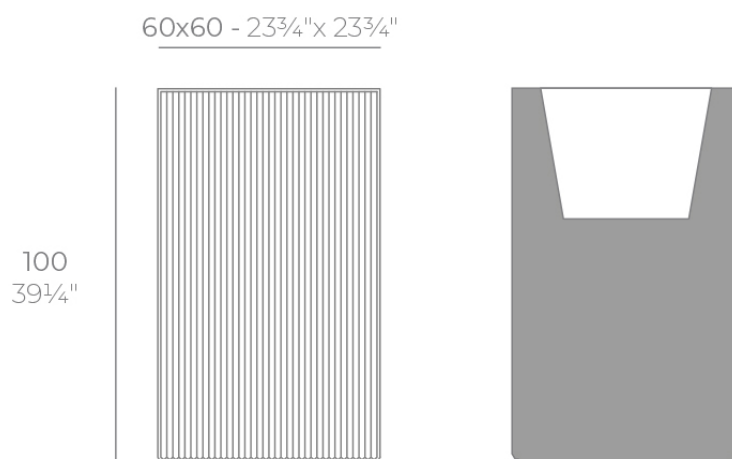

Gatsby prisma planter 60x60x100

by Ramón Esteve

The Gatsby collection, designed by Ramón Esteve, evokes the elegance and glamour of Art Deco, reminding us of the Roaring Twenties. Inspired by the bonanza, parties and excesses of that era, Gatsby combines intricate design with extraordinary simplicity, reflecting the American dream.

Info

Description

Weight: 25 Kg

GATSBY Cubo Alto
GATSBY Hight Cube
ref. 54432
C= 48x48x40 20³/₄"x20³/₄"x15³/₄"
62 L
16¹/₂Gal

Finishes

finishes

Basic

Ref. 54432A