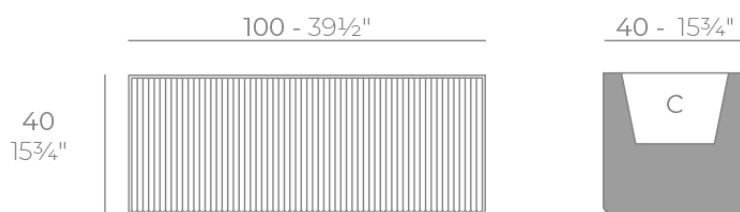

Info

Description

Weight: 11 Kg

GATSBY Jardinera
GATSBY Jardiniera
ref. 54433
C= 93x32x23 36 1/2"x12 1/2"x9"
55 L
14 1/2Gal

Finishes

finishes

Basic

Ref. 54433A