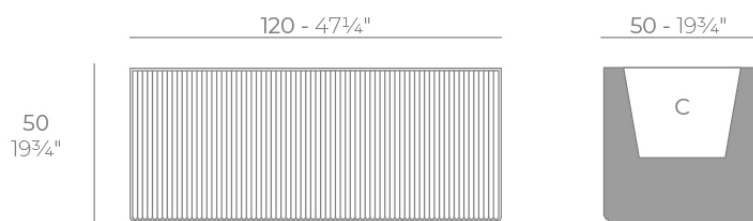

## Gatsby jardiniere 120x50x50

by Ramón Esteve

The Gatsby collection, designed by Ramón Esteve, evokes the elegance and glamour of Art Deco, reminding us of the Roaring Twenties. Inspired by the bonanza, parties and excesses of that era, Gatsby combines intricate design with extraordinary simplicity, reflecting the American dream.

### Description

Weight: 18 Kg

GATSBY Jardinera  
GATSBY Jardiniera  
ref. 54434  
C= 110x40x34 43<sup>1</sup>/<sub>4</sub>"x15<sup>3</sup>/<sub>4</sub>"x13<sup>1</sup>/<sub>2</sub>"  
118 L  
31<sup>1</sup>/<sub>4</sub>Gal