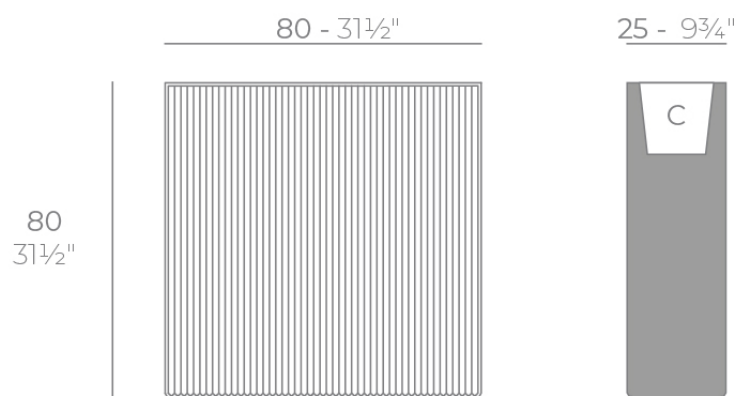

Gatsby wall 80x25x80

by Ramón Esteve

The Gatsby collection, designed by Ramón Esteve, evokes the elegance and glamour of Art Deco, reminding us of the Roaring Twenties. Inspired by the bonanza, parties and excesses of that era, Gatsby combines intricate design with extraordinary simplicity, reflecting the American dream.

Info

Description

Weight: 16 Kg

GATSBY Wall
GATSBY Wall
ref. 54435
C= 75x21x23 29 1/2"x8 1/4"x9"
32 L
8 1/2Gal

Finishes

finishes

Basic

Ref. 54435A