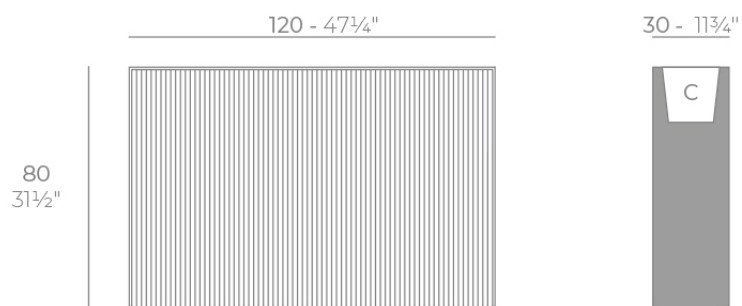

Gatsby wall 120x30x80

by Ramón Esteve

The Gatsby collection, designed by Ramón Esteve, evokes the elegance and glamour of Art Deco, reminding us of the Roaring Twenties. Inspired by the bonanza, parties and excesses of that era, Gatsby combines intricate design with extraordinary simplicity, reflecting the American dream.

Info

Description

Weight: 20 Kg

GATSBY Wall
GATSBY Wall
ref. 54436
C= 115x25x23 45 1/4"x9 3/4"x9"
53 L
14Gal

Finishes

finishes

Basic

Ref. 54436A