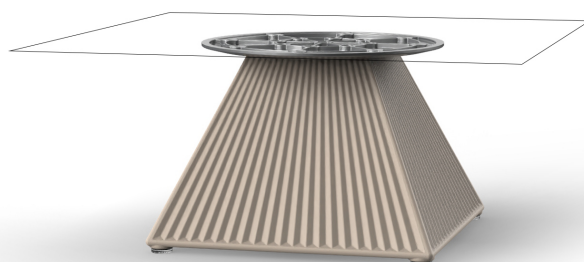

## Gatsby base 35x35x25 s30

by Ramón Esteve

The Gatsby collection, designed by Ramón Esteve, evokes the elegance and glamour of Art Deco, reminding us of the Roaring Twenties. Inspired by the bonanza, parties and excesses of that era, Gatsby combines intricate design with extraordinary simplicity, reflecting the American dream.

### Description

Weight: 3.15 Kg

GATSBY Mesa Base Cuadrada 35x35x25cm S30  
GATSBY Square Base Table 35x35x25cm S30  
ref. 54442