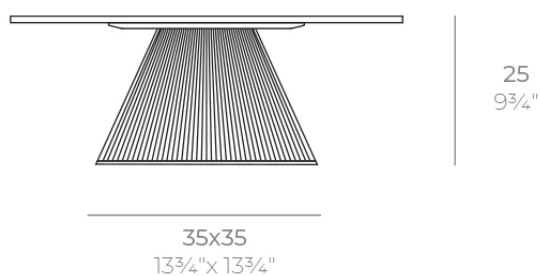

## Gatsby base 35x35x25 s30

by Ramón Esteve

The Gatsby collection, designed by Ramón Esteve, evokes the elegance and glamour of Art Deco, reminding us of the Roaring Twenties. Inspired by the bonanza, parties and excesses of that era, Gatsby combines intricate design with extraordinary simplicity, reflecting the American dream.

### Description

Weight: 3.15 Kg

GATSBY Mesa Base Cuadrada 35x35x25cm S30  
GATSBY Square Base Table 35x35x25cm S30  
ref. 54442