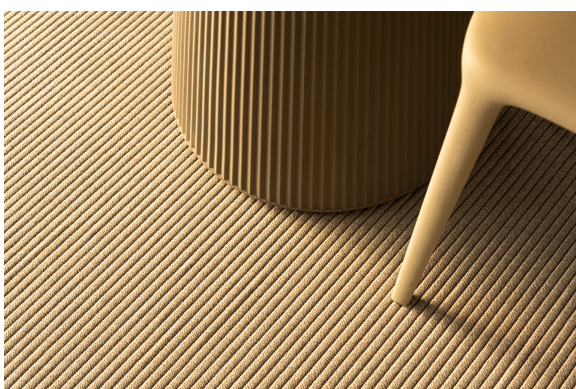

Gatsby base 35x35x25 s30

by Ramón Esteve

The Gatsby collection, designed by Ramón Esteve, evokes the elegance and glamour of Art Deco, reminding us of the Roaring Twenties. Inspired by the bonanza, parties and excesses of that era, Gatsby combines intricate design with extraordinary simplicity, reflecting the American dream.

gray

anthracite

white stone

cream stone

ecru stone

tortora stone

green stone

gray stone

black stone

oak1

oak2

walnut

Ambients

VONDOM