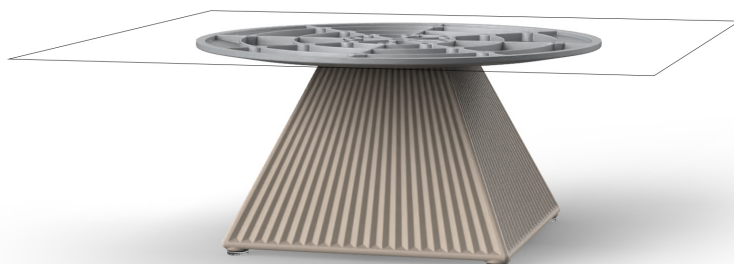

Gatsby base 35x35x25 s50

by Ramón Esteve

The Gatsby collection, designed by Ramón Esteve, evokes the elegance and glamour of Art Deco, reminding us of the Roaring Twenties. Inspired by the bonanza, parties and excesses of that era, Gatsby combines intricate design with extraordinary simplicity, reflecting the American dream.

Info

Description

Weight: 3.21 Kg

GATSBY Mesa Base Cuadrada 35x35x25cm S50
GATSBY Square Base Table 35x35x25cm S50
ref. 54443

TABLE TOP - SOBRE

- 69 x 69 cm
27 1/4" x 27 1/4"
- 79 x 79 cm
31" x 31"
- 89 x 89 cm
35" x 35"
- 100 x 100 cm
39 1/4" x 39 1/4"