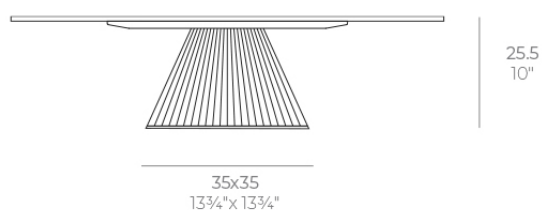

Gatsby base 35x35x25 s50

by Ramón Esteve

The Gatsby collection, designed by Ramón Esteve, evokes the elegance and glamour of Art Deco, reminding us of the Roaring Twenties. Inspired by the bonanza, parties and excesses of that era, Gatsby combines intricate design with extraordinary simplicity, reflecting the American dream.

Info

Description

Weight: 3.21 Kg

GATSBY Mesa Base Cuadrada 35x35x25cm S50
GATSBY Square Base Table 35x35x25cm S50
ref. 54443

TABLE TOP - SOBRE

- 69 x 69 cm
27 1/4" x 27 1/4"
- 79 x 79 cm
31" x 31"
- 89 x 89 cm
35" x 35"
- 100 x 100 cm
39 1/4" x 39 1/4"