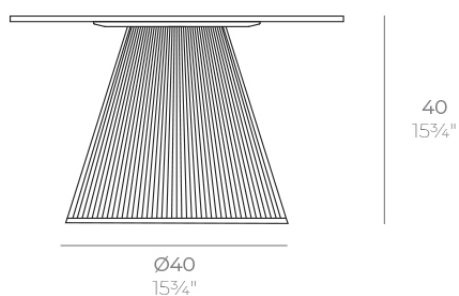

## Gatsby base ø40x40cm s30

by Ramón Esteve

The Gatsby collection, designed by Ramón Esteve, evokes the elegance and glamour of Art Deco, reminding us of the Roaring Twenties. Inspired by the bonanza, parties and excesses of that era, Gatsby combines intricate design with extraordinary simplicity, reflecting the American dream.

### Description

Weight: 3 Kg

GATSBY Mesa Base Redonda Ø40x40cm S30  
GATSBY Round Base Table Ø40x40cm S30  
ref. 54444

#### TABLE TOP - SOBRE

- Ø50 cm  
Ø19 1/4"
- Ø59 cm  
Ø23 1/4"
- Ø69 cm  
Ø27 1/4"