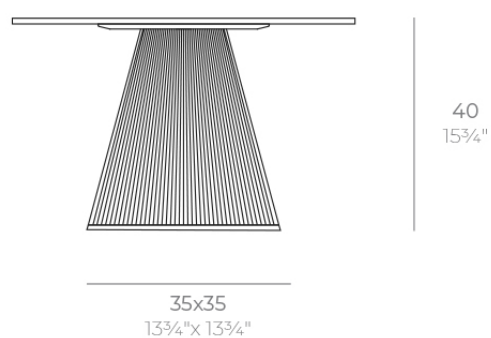

Gatsby base 35x35x40cm s30

by Ramón Esteve

The Gatsby collection, designed by Ramón Esteve, evokes the elegance and glamour of Art Deco, reminding us of the Roaring Twenties. Inspired by the bonanza, parties and excesses of that era, Gatsby combines intricate design with extraordinary simplicity, reflecting the American dream.

Info

Description

Weight: 4.3 Kg

GATSBY Mesa Base Cuadrada 35x35x40cm S30
GATSBY Square Base Table 35x35x40cm S30
ref. 54446

TABLE TOP - SOBRE

■ 50 x 50 cm
19¹/₄" x 19¹/₄"

■ 59 x 59 cm
23¹/₄" x 23¹/₄"

Finishes