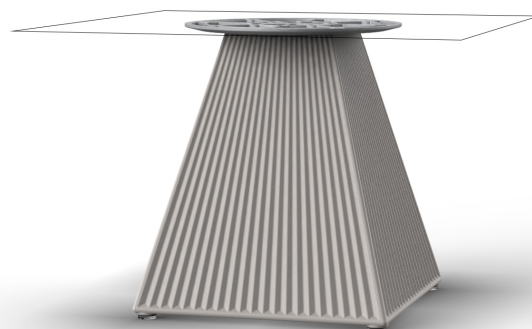

Gatsby base 35x35x40cm s30

by Ramón Esteve

The Gatsby collection, designed by Ramón Esteve, evokes the elegance and glamour of Art Deco, reminding us of the Roaring Twenties. Inspired by the bonanza, parties and excesses of that era, Gatsby combines intricate design with extraordinary simplicity, reflecting the American dream.

Info

Description

Weight: 4.3 Kg

GATSBY Mesa Base Cuadrada 35x35x40cm S30
GATSBY Square Base Table 35x35x40cm S30
ref. 54446

TABLE TOP - SOBRE

■ 50 x 50 cm
19¹/₄" x 19¹/₄"

■ 59 x 59 cm
23¹/₄" x 23¹/₄"

Finishes