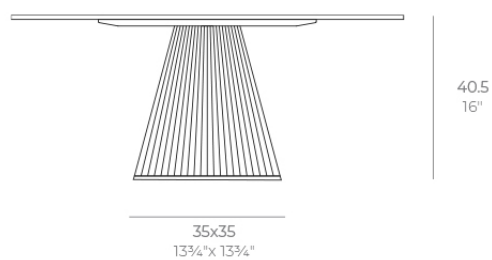

Gatsby base 35x35x40cm s50

by Ramón Esteve

The Gatsby collection, designed by Ramón Esteve, evokes the elegance and glamour of Art Deco, reminding us of the Roaring Twenties. Inspired by the bonanza, parties and excesses of that era, Gatsby combines intricate design with extraordinary simplicity, reflecting the American dream.

Info

Description

Weight: 4.3 Kg

GATSBY Mesa Base Cuadrada 35x35x40.5cm S50
GATSBY Square Base Table 35x35x40.5cm S50
ref. 54447

TABLE TOP - SOBRE

- 69 x 69 cm
27¹/₄" x 27¹/₄"
- 79 x 79 cm
31" x 31"
- 89 x 89 cm
35" x 35"
- 100 x 100 cm
39¹/₄" x 39¹/₄"