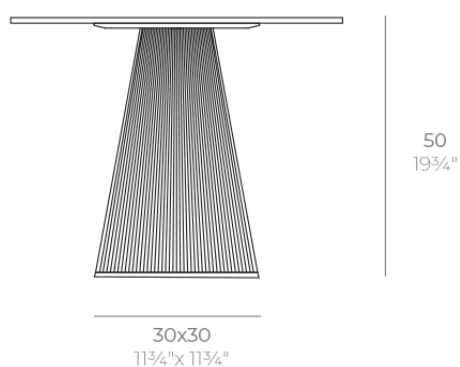

Info

Description

Weight: 4.4 Kg

GATSBY Mesa Base Cuadrada 30x30x50cm S30
GATSBY Square Base Table 30x30x50cm S30
ref. 54450

TABLE TOP - SOBRE

- 50 x 50 cm
  19 1/4" x 19 1/4"
- 59 x 59 cm
  23 1/4" x 23 1/4"