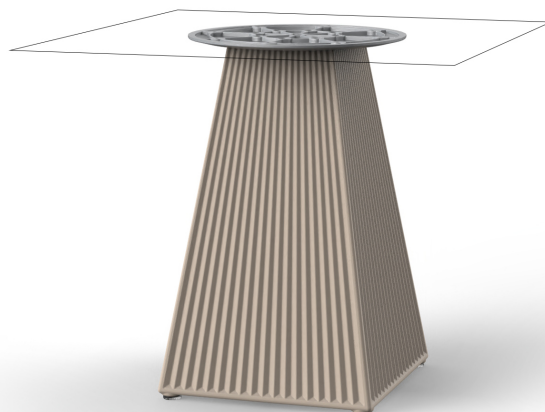

## Gatsby base 30x30x50cm s30

by Ramón Esteve

The Gatsby collection, designed by Ramón Esteve, evokes the elegance and glamour of Art Deco, reminding us of the Roaring Twenties. Inspired by the bonanza, parties and excesses of that era, Gatsby combines intricate design with extraordinary simplicity, reflecting the American dream.

### Description

Weight: 4.4 Kg

GATSBY Mesa Base Cuadrada 30x30x50cm S30  
GATSBY Square Base Table 30x30x50cm S30  
ref. 54450