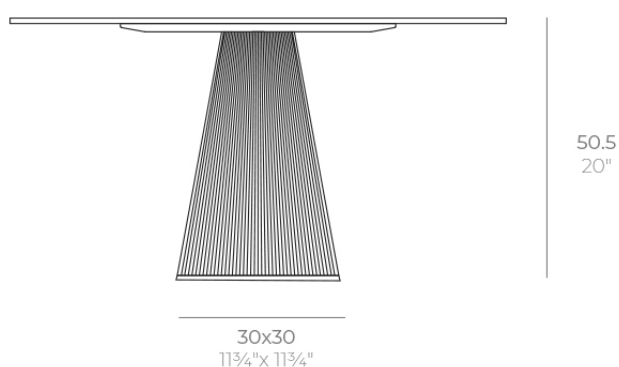

Gatsby base 30x30x50cm s50

by Ramón Esteve

The Gatsby collection, designed by Ramón Esteve, evokes the elegance and glamour of Art Deco, reminding us of the Roaring Twenties. Inspired by the bonanza, parties and excesses of that era, Gatsby combines intricate design with extraordinary simplicity, reflecting the American dream.

Info

Description

Weight: 4.4 Kg

GATSBY Mesa Base Cuadrada 30x30x50.5cm S50
GATSBY Square Base Table 30x30x50.5cm S50
ref. 54451

TABLE TOP - SOBRE

■ 69 x 69 cm
27¹/₄" x 27¹/₄"

■ 79 x 79 cm
31" x 31"

Finishes