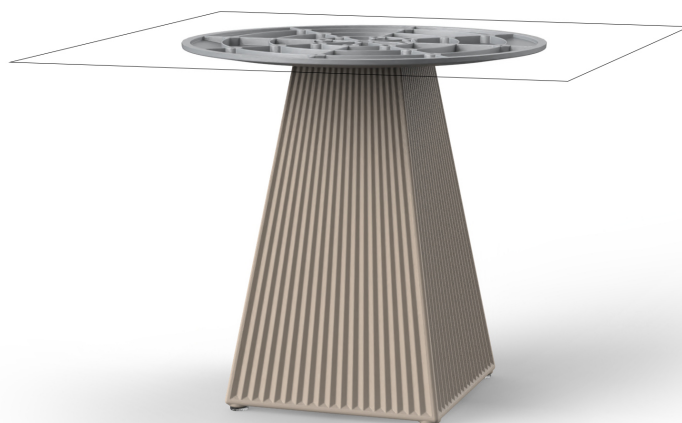

Gatsby base 30x30x50cm s50

by Ramón Esteve

The Gatsby collection, designed by Ramón Esteve, evokes the elegance and glamour of Art Deco, reminding us of the Roaring Twenties. Inspired by the bonanza, parties and excesses of that era, Gatsby combines intricate design with extraordinary simplicity, reflecting the American dream.

Info

Description

Weight: 4.4 Kg

GATSBY Mesa Base Cuadrada 30x30x50.5cm S50
GATSBY Square Base Table 30x30x50.5cm S50
ref. 54451

TABLE TOP - SOBRE

■ 69 x 69 cm
27¹/₄" x 27¹/₄"

■ 79 x 79 cm
31" x 31"

Finishes

white(black edge)

ecru(black edge)

black(black edge)

HPL Solid Core Top Ref. 66134B

white (white edge)

ecru

tortora

smoked