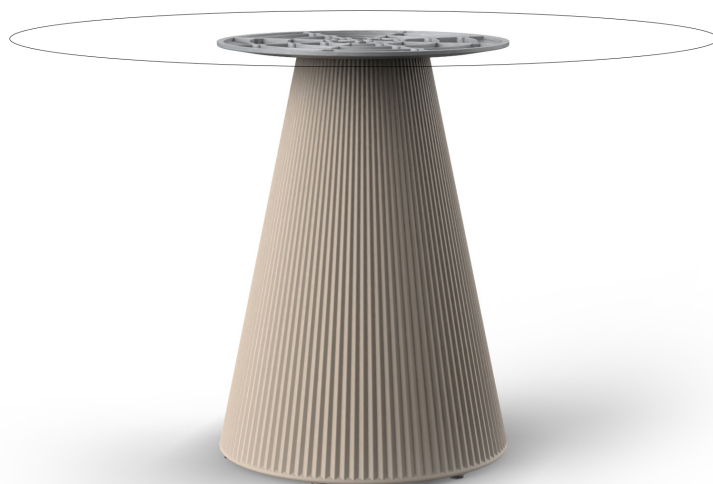

## Gatsby base ø50x73cm s50

by Ramón Esteve

The Gatsby collection, designed by Ramón Esteve, evokes the elegance and glamour of Art Deco, reminding us of the Roaring Twenties. Inspired by the bonanza, parties and excesses of that era, Gatsby combines intricate design with extraordinary simplicity, reflecting the American dream.

### Description

Weight: 6.3 Kg

GATSBY Mesa Base Redonda Ø50x73cm S50  
GATSBY Round Base Table Ø50x73cm S50  
ref. 54454