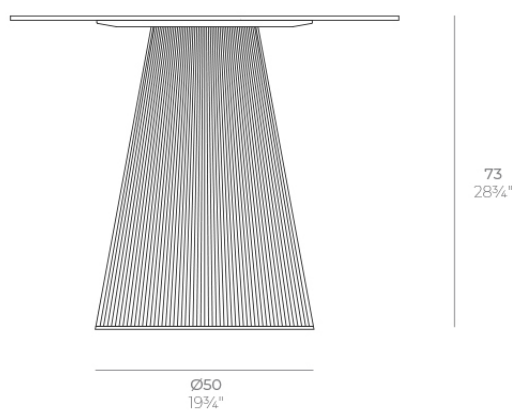

Info

Description

Weight: 6.3 Kg

GATSBY Mesa Base Redonda Ø50x73cm S50
GATSBY Round Base Table Ø50x73cm S50
ref. 54454

TABLE TOP - SOBRE

- Ø119 cm
  Ø46 3/4"
- Ø139 cm
  Ø54 1/4"
- Ø149 cm
  Ø58 1/4"