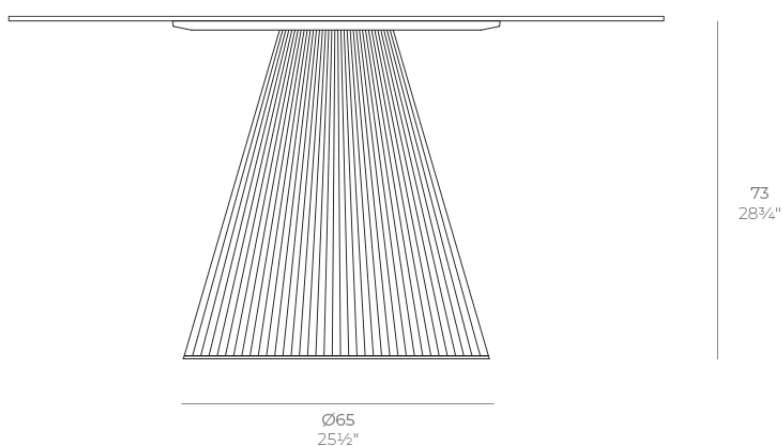

## Gatsby base ø65x73cm s70

by Ramón Esteve

The Gatsby collection, designed by Ramón Esteve, evokes the elegance and glamour of Art Deco, reminding us of the Roaring Twenties. Inspired by the bonanza, parties and excesses of that era, Gatsby combines intricate design with extraordinary simplicity, reflecting the American dream.

### Description

Weight: 8 Kg

GATSBY Mesa Base Redonda Ø65x73cm S70  
GATSBY Round Base Table Ø65x73cm S70  
ref. 54455

#### TABLE TOP - SOBRE

- Ø159 cm  
Ø62<sup>1</sup>/<sub>2</sub>"
- Ø179 cm  
Ø70<sup>1</sup>/<sub>2</sub>"