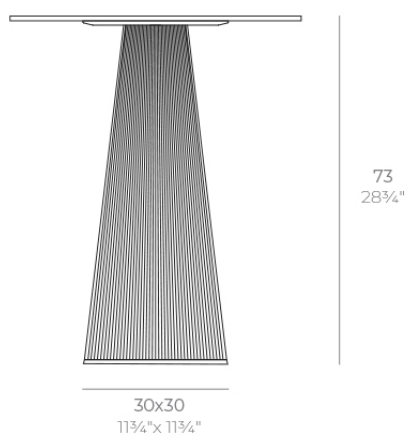

Info

Description

Weight: 6 Kg

GATSBY Mesa Base Cuadrada 30x30x73cm S30
GATSBY Square Base Table 30x30x73cm S30
ref. 54456

TABLE TOP - SOBRE

- 50 x 50 cm
  19¹/₄" x 19¹/₄"
- 59 x 59 cm
  23¹/₄" x 23¹/₄"