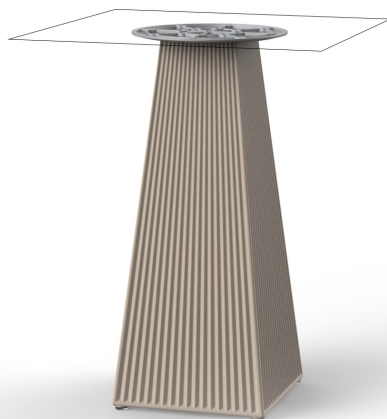

Gatsby base 30x30x73cm s30

by Ramón Esteve

The Gatsby collection, designed by Ramón Esteve, evokes the elegance and glamour of Art Deco, reminding us of the Roaring Twenties. Inspired by the bonanza, parties and excesses of that era, Gatsby combines intricate design with extraordinary simplicity, reflecting the American dream.

Info

Description

Weight: 6 Kg

GATSBY Mesa Base Cuadrada 30x30x73cm S30
GATSBY Square Base Table 30x30x73cm S30
ref. 54456

TABLE TOP - SOBRE

- 50 x 50 cm
19 1/4" x 19 1/4"
- 59 x 59 cm
23 1/4" x 23 1/4"

Finishes

white(black edge)

ecru(black edge)

black(black edge)

HPL Solid Core Top Ref. 66132B

white (white edge)

ecru

tortora

smoked