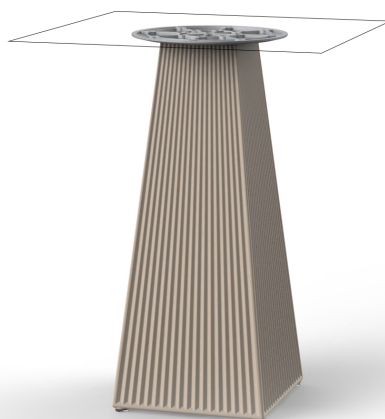

## Gatsby base 30x30x73cm s30

by Ramón Esteve

The Gatsby collection, designed by Ramón Esteve, evokes the elegance and glamour of Art Deco, reminding us of the Roaring Twenties. Inspired by the bonanza, parties and excesses of that era, Gatsby combines intricate design with extraordinary simplicity, reflecting the American dream.

### Description

Weight: 6 Kg

GATSBY Mesa Base Cuadrada 30x30x73cm S30  
GATSBY Square Base Table 30x30x73cm S30  
ref. 54456