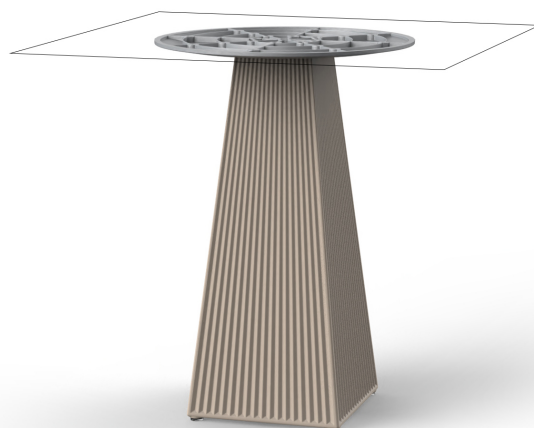

Gatsby base 30x30x73cm s50

by Ramón Esteve

The Gatsby collection, designed by Ramón Esteve, evokes the elegance and glamour of Art Deco, reminding us of the Roaring Twenties. Inspired by the bonanza, parties and excesses of that era, Gatsby combines intricate design with extraordinary simplicity, reflecting the American dream.

Info

Description

Weight: 6 Kg

GATSBY Mesa Base Cuadrada 30x30x73.5cm S50
GATSBY Square Base Table 30x30x73.5cm S50
ref. 54457

TABLE TOP - SOBRE

- 69 x 69 cm
27 1/4" x 27 1/4"
- 79 x 79 cm
31" x 31"
- 89 x 89 cm
35" x 35"

VONDOM

white(black edge)

ecru(black edge)

black(black edge)

HPL Solid Core Top Ref. 66135B

white (white edge)

ecru

tortora