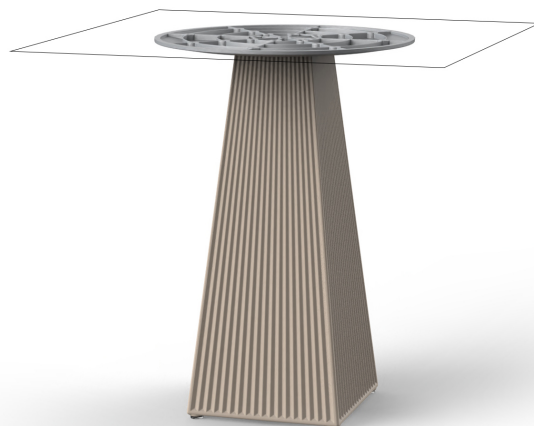

Gatsby base 30x30x73cm s50

by Ramón Esteve

The Gatsby collection, designed by Ramón Esteve, evokes the elegance and glamour of Art Deco, reminding us of the Roaring Twenties. Inspired by the bonanza, parties and excesses of that era, Gatsby combines intricate design with extraordinary simplicity, reflecting the American dream.

Info

Description

Weight: 6 Kg

GATSBY Mesa Base Cuadrada 30x30x73.5cm S50
GATSBY Square Base Table 30x30x73.5cm S50
ref. 54457

TABLE TOP - SOBRE

- 69 x 69 cm
27 1/4" x 27 1/4"
- 79 x 79 cm
31" x 31"
- 89 x 89 cm
35" x 35"