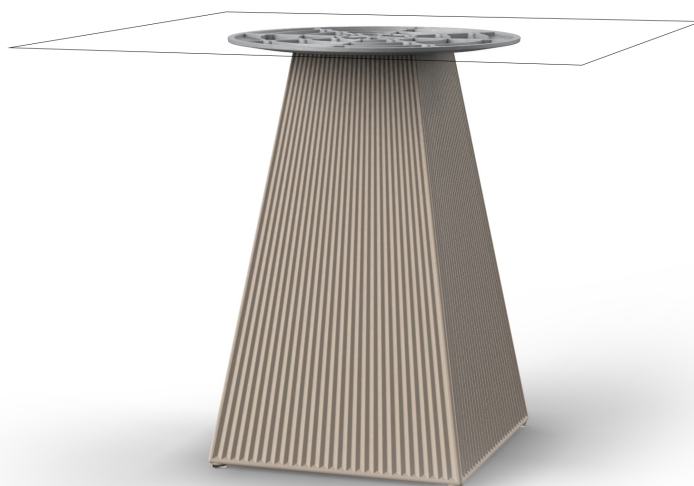

## Gatsby base 45x45x73cm s50

by Ramón Esteve

The Gatsby collection, designed by Ramón Esteve, evokes the elegance and glamour of Art Deco, reminding us of the Roaring Twenties. Inspired by the bonanza, parties and excesses of that era, Gatsby combines intricate design with extraordinary simplicity, reflecting the American dream.

### Description

Weight: 9.5 Kg

GATSBY Mesa Base Cuadrada 45x45x73cm S50  
GATSBY Square Base Table 45x45x73cm S50  
ref. 54458