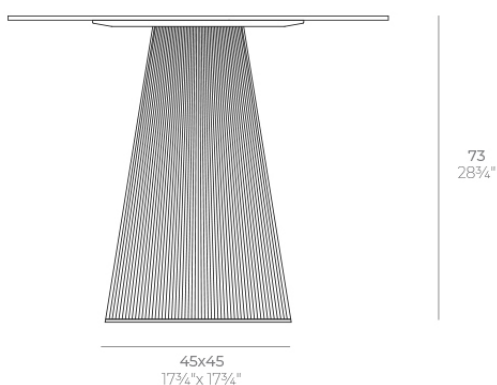

## Gatsby base 45x45x73cm s50

by Ramón Esteve

The Gatsby collection, designed by Ramón Esteve, evokes the elegance and glamour of Art Deco, reminding us of the Roaring Twenties. Inspired by the bonanza, parties and excesses of that era, Gatsby combines intricate design with extraordinary simplicity, reflecting the American dream.

### Description

Weight: 9.5 Kg

GATSBY Mesa Base Cuadrada 45x45x73cm S50  
GATSBY Square Base Table 45x45x73cm S50  
ref. 54458