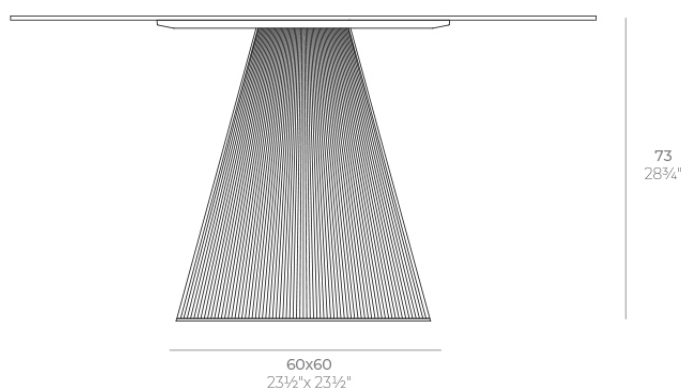

## Gatsby base 60x60x73cm s70

by Ramón Esteve

The Gatsby collection, designed by Ramón Esteve, evokes the elegance and glamour of Art Deco, reminding us of the Roaring Twenties. Inspired by the bonanza, parties and excesses of that era, Gatsby combines intricate design with extraordinary simplicity, reflecting the American dream.

### Description

Weight: 12.4 Kg

GATSBY Mesa Base Cuadrada 60x60x73cm S70  
GATSBY Square Base Table 60x60x73cm S70  
ref. 54459