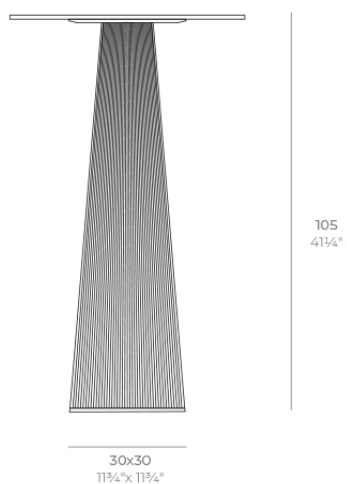

Gatsby base 30x30x105cm s30

by Ramón Esteve

The Gatsby collection, designed by Ramón Esteve, evokes the elegance and glamour of Art Deco, reminding us of the Roaring Twenties. Inspired by the bonanza, parties and excesses of that era, Gatsby combines intricate design with extraordinary simplicity, reflecting the American dream.

Info

Description

Weight: 8.4 Kg

GATSBY Mesa Base Cuadrada 30x30x105cm S30
GATSBY Square Base Table 30x30x105cm S30
ref. 54462

TABLE TOP - SOBRE

■ 50 x 50 cm
19 1/4" x 19 1/4"

■ 59 x 59 cm
23 1/4" x 23 1/4"

Finishes