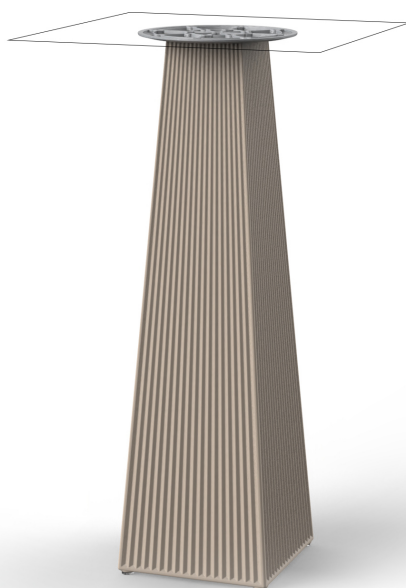

Gatsby base 30x30x105cm s30

by Ramón Esteve

The Gatsby collection, designed by Ramón Esteve, evokes the elegance and glamour of Art Deco, reminding us of the Roaring Twenties. Inspired by the bonanza, parties and excesses of that era, Gatsby combines intricate design with extraordinary simplicity, reflecting the American dream.

Info

Description

Weight: 8.4 Kg

GATSBY Mesa Base Cuadrada 30x30x105cm S30
GATSBY Square Base Table 30x30x105cm S30
ref. 54462

TABLE TOP - SOBRE

■ 50 x 50 cm
19 1/4" x 19 1/4"

■ 59 x 59 cm
23 1/4" x 23 1/4"

Finishes

white(black edge)

ecru(black edge)

black(black edge)

HPL Solid Core Top Ref. 66132B

ecru stone

white stone

tortora stone

smoked