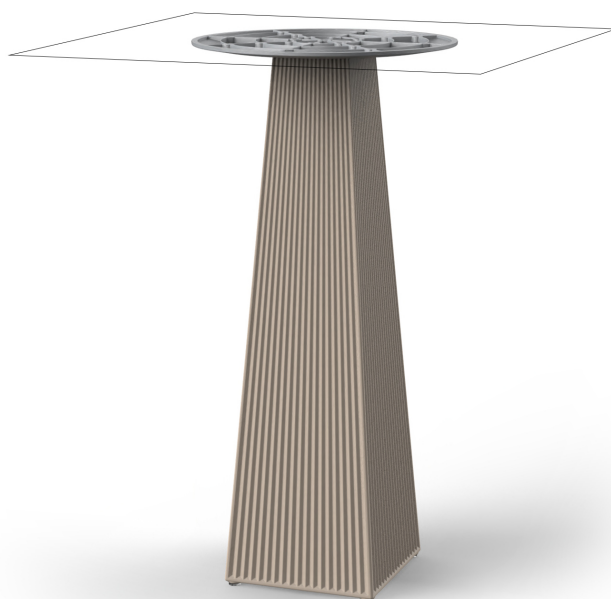

Gatsby base 30x30x105cm s50

by Ramón Esteve

The Gatsby collection, designed by Ramón Esteve, evokes the elegance and glamour of Art Deco, reminding us of the Roaring Twenties. Inspired by the bonanza, parties and excesses of that era, Gatsby combines intricate design with extraordinary simplicity, reflecting the American dream.

Info

Description

Weight: 8.4 Kg

GATSBY Mesa Base Cuadrada 30x30x105.5cm S50
GATSBY Square Base Table 30x30x105.5cm S50
ref. 54463

TABLE TOP - SOBRE

69 x 69 cm
27 1/4" x 27 1/4"

Finishes

finishes

cream granite

ice 2101

Matt Polyethylene

tabletops

HPL Black Edge Top

Ref. 66133

VONDOM

white(black edge)

ecru(black edge)

black(black edge)

HPL Solid Core Top Ref. 66133B

white (white edge)

ecru

tortora

smoked

cream