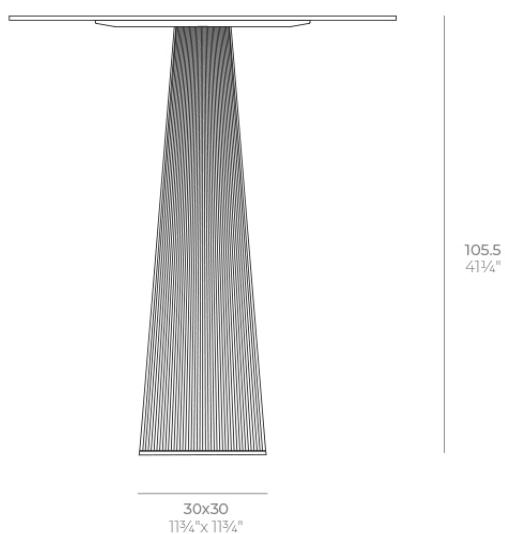

Gatsby base 30x30x105cm s50

by Ramón Esteve

The Gatsby collection, designed by Ramón Esteve, evokes the elegance and glamour of Art Deco, reminding us of the Roaring Twenties. Inspired by the bonanza, parties and excesses of that era, Gatsby combines intricate design with extraordinary simplicity, reflecting the American dream.

Info

Description

Weight: 8.4 Kg

GATSBY Mesa Base Cuadrada 30x30x105.5cm S50
GATSBY Square Base Table 30x30x105.5cm S50
ref. 54463

TABLE TOP - SOBRE

69 x 69 cm
27 1/4" x 27 1/4"

Finishes

finishes

ecru(black edge)

black(black edge)

HPL Solid Core Top Ref. 66133B

white (white edge)

ecru

tortora

smoked

cream