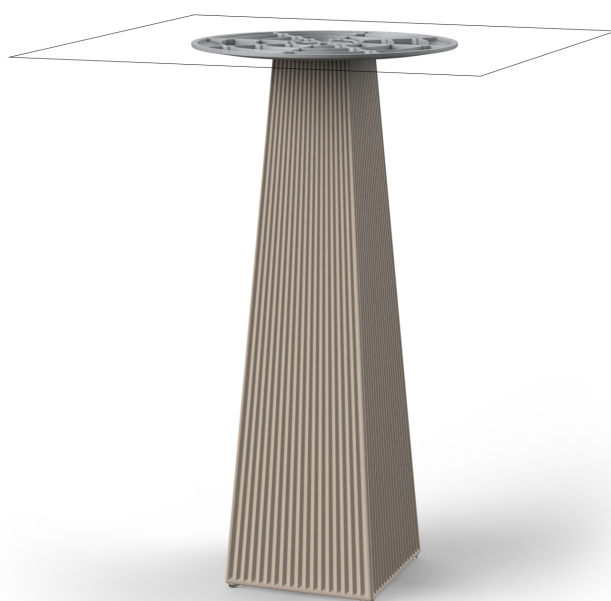

## Gatsby base 30x30x105cm s50

by Ramón Esteve

The Gatsby collection, designed by Ramón Esteve, evokes the elegance and glamour of Art Deco, reminding us of the Roaring Twenties. Inspired by the bonanza, parties and excesses of that era, Gatsby combines intricate design with extraordinary simplicity, reflecting the American dream.

### Description

Weight: 8.4 Kg

GATSBY Mesa Base Cuadrada 30x30x105.5cm S50  
GATSBY Square Base Table 30x30x105.5cm S50  
ref. 54463

TABLE TOP - SOBRE

■ 69 x 69 cm  
27 1/4" x 27 1/4"