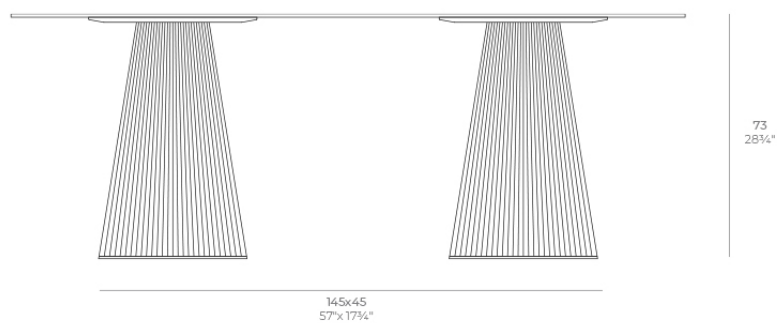

## Gatsby doble\_bas 45x45x73cms50

by Ramón Esteve

The Gatsby collection, designed by Ramón Esteve, evokes the elegance and glamour of Art Deco, reminding us of the Roaring Twenties. Inspired by the bonanza, parties and excesses of that era, Gatsby combines intricate design with extraordinary simplicity, reflecting the American dream.

### Description

Weight: 19 Kg

GATSBY Mesa Doble Base Cuadrada 145x45cm S50  
GATSBY Square Double Base Table 145x45cm S50  
ref. 54470

TABLE TOP - SOBRE

200X100 cm  
78 3/4" x 39 3/4"