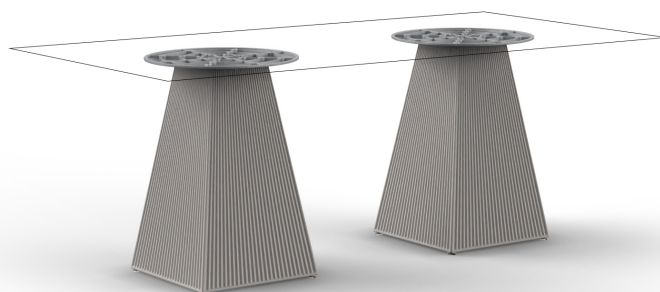

## Gatsby doble\_bas 45x45x73cms50

by Ramón Esteve

The Gatsby collection, designed by Ramón Esteve, evokes the elegance and glamour of Art Deco, reminding us of the Roaring Twenties. Inspired by the bonanza, parties and excesses of that era, Gatsby combines intricate design with extraordinary simplicity, reflecting the American dream.

### Description

Weight: 19 Kg

GATSBY Mesa Doble Base Cuadrada 145x45cm S50  
GATSBY Square Double Base Table 145x45cm S50  
ref. 54470

TABLE TOP - SOBRE

200X100 cm  
78 3/4" x 39 3/4"