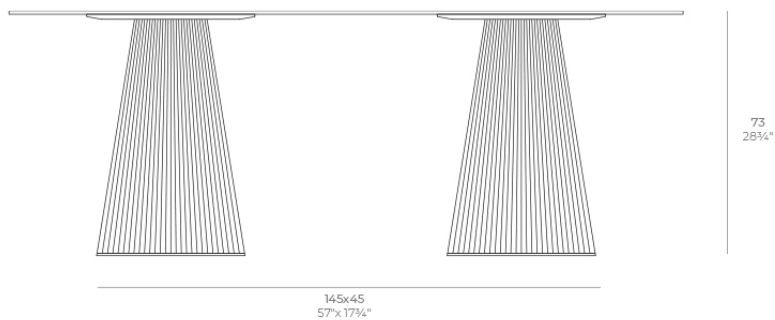

## Gatsby doble\_bas 45x45x73cms50

by Ramón Esteve

The Gatsby collection, designed by Ramón Esteve, evokes the elegance and glamour of Art Deco, reminding us of the Roaring Twenties. Inspired by the bonanza, parties and excesses of that era, Gatsby combines intricate design with extraordinary simplicity, reflecting the American dream.

### Description

Weight: 19 Kg

GATSBY Mesa Doble Base Cuadrada 145x45cm S50  
GATSBY Square Double Base Table 145x45cm S50  
ref. 54470

TABLE TOP - SOBRE