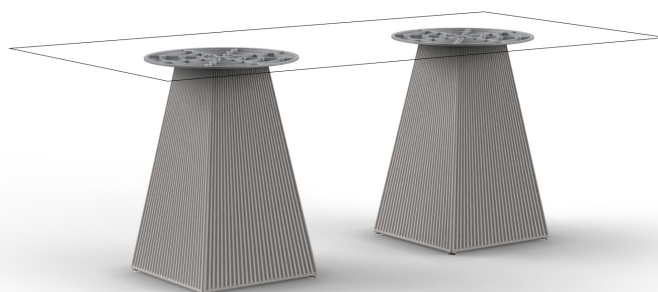

## Gatsby doble\_bas 45x45x73cms50

by Ramón Esteve

The Gatsby collection, designed by Ramón Esteve, evokes the elegance and glamour of Art Deco, reminding us of the Roaring Twenties. Inspired by the bonanza, parties and excesses of that era, Gatsby combines intricate design with extraordinary simplicity, reflecting the American dream.

### Description

Weight: 19 Kg

GATSBY Mesa Doble Base Cuadrada 145x45cm S50  
GATSBY Square Double Base Table 145x45cm S50  
ref. 54470

TABLE TOP - SOBRE