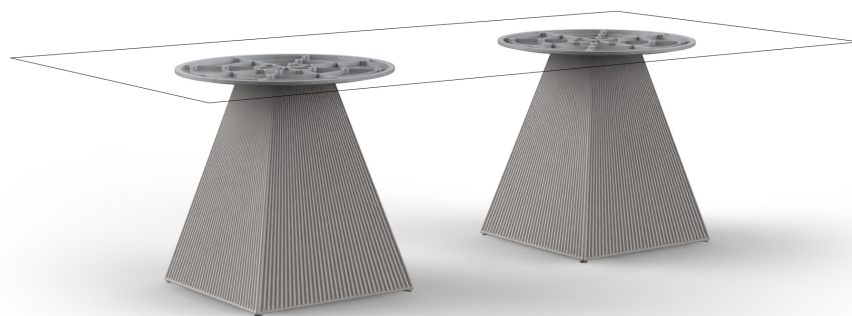

## Gatsby doble bas 60x60x73cms70

by Ramón Esteve

The Gatsby collection, designed by Ramón Esteve, evokes the elegance and glamour of Art Deco, reminding us of the Roaring Twenties. Inspired by the bonanza, parties and excesses of that era, Gatsby combines intricate design with extraordinary simplicity, reflecting the American dream.

### Description

Weight: 24.8 Kg

GATSEY Mesa Doble Base Cuadrada 188x60cm 570  
GATSEY Square Double Base Table 188x60cm 570  
ref. 54477

TABLE TOP - SOBRE

260X129 cm  
102 3/4" x 50 3/4"