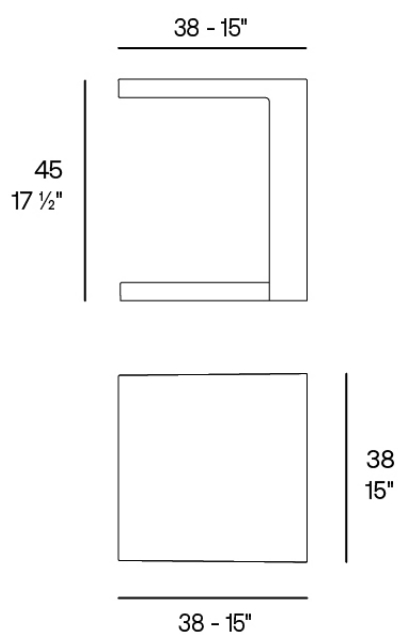

## Gatsby sunbed table

by Ramón Esteve

The Gatsby collection, designed by Ramón Esteve, evokes the elegance and glamour of Art Deco, reminding us of the Roaring Twenties. Inspired by the bonanza, parties and excesses of that era, Gatsby combines intricate design with extraordinary simplicity, reflecting the American dream.

### Description

Weight: 4.4 Kg

GATSBY Mesita tumbona  
GATSBY Lounger table