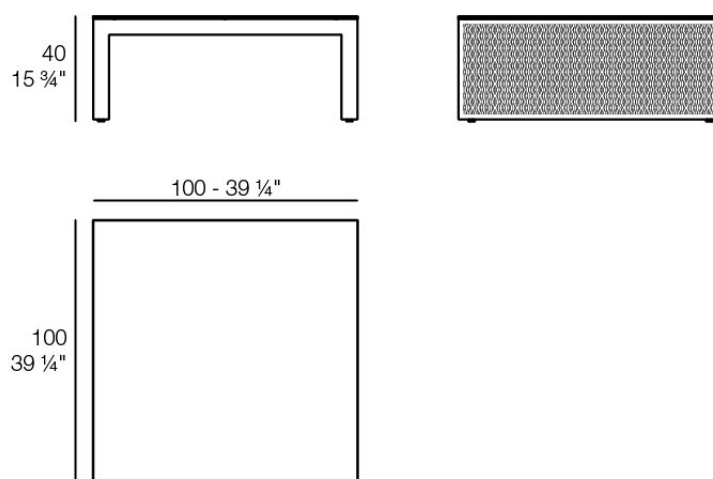

The factory coffee table 100x100x40

by Ramón Esteve

Info

Description

Composing of an aluminum profile and deployed mesh, all materials and components are resistant to extreme weather conditions. Available in different finishes.

Weight: 8.76 Kg

THE FACTORY Mesa Baja 100x100
THE FACTORY Low Table 39 1/4"x 39 1/4"

Combinations

- 1 x 54601 Sofá Brazo Derecho - Sectional Sofa Right
- 1 x 54608 Sofá Chaiselongue Izquierdo - Sectional Chaiselongue Left
- 2 x 54605 Sofá Módulo Central - Sectional Armless
- 1 x 54606 Sofá Puff M - Sectional Puff M
- 1 x 54603 Sofá Esquina Derecha - Sectional Right Corner