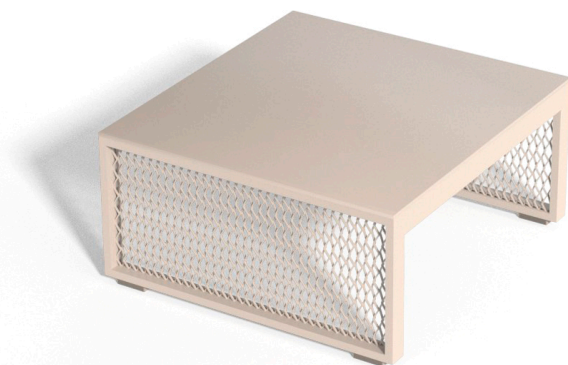

The factory coffee table 100x100x40

by Ramón Esteve

Vondom's The Factory collection, designed by Ramón Esteve, is inspired by the cast-iron architecture of New York. This collection combines an industrial aesthetic with modern comfort, offering a selection of furniture that brings character and sophistication to any outdoor space.

Info

Description

Composing of an aluminum profile and deployed mesh, all materials and components are resistant to extreme weather conditions. Available in different finishes.

Weight: 8.76 Kg

THE FACTORY Mesa Baja 100x100
THE FACTORY Low Table 39 1/4"x 39 1/4"