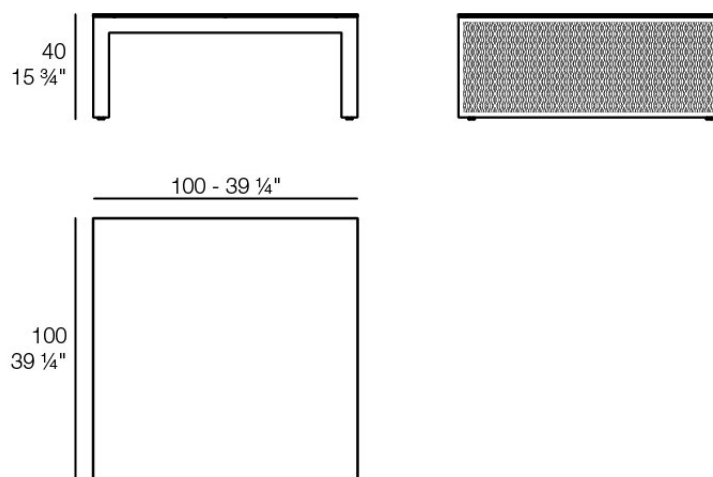

Info

Description

Composing of an aluminum profile and deployed mesh, all materials and components are resistant to extreme weather conditions. Available in different finishes.

Weight: 8.76 Kg

THE FACTORY Mesa Baja 100x100
THE FACTORY Low Table 39 1/4"x 39 1/4"