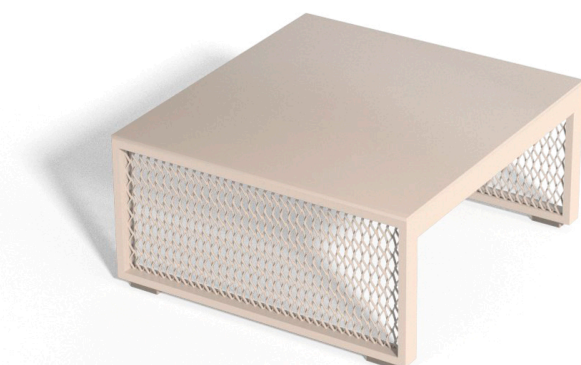

The factory coffee table 100x100x40

by Ramón Esteve

Info

Description

Composing of an aluminum profile and deployed mesh, all materials and components are resistant to extreme weather conditions. Available in different finishes.

Weight: 8.76 Kg

THE FACTORY Mesa Baja 100x100
THE FACTORY Low Table 39 1/4"x 39 1/4"

Combinations

- 1 x 54601 Sofá Brazo Derecho - Sectional Sofa Right
- 1 x 54608 Sofá Chaiselongue Izquierdo - Sectional Chaiselongue Left
- 2 x 54605 Sofá Módulo Central - Sectional Armless
- 1 x 54606 Sofá Puff M - Sectional Puff M
- 1 x 54603 Sofá Esquina Derecha - Sectional Right Corner

Finishes

finishes

HPL Black Edge Top

Ref. 54614

white

gray

anthracite

black