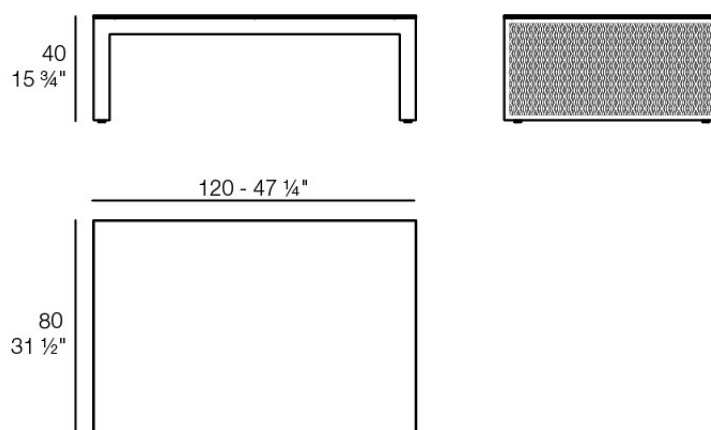

The factory coffee table 120x80x40

by Ramón Esteve

Info

Description

Composing of an aluminum profile and deployed mesh, all materials and components are resistant to extreme weather conditions. Available in different finishes.

Weight: 11.26 Kg

THE FACTORY Mesa Baja 120x80
THE FACTORY Low Table 47 1/4 x 31 1/2

Combinations

- 1 x 54601 Sofá Brazo Derecho - Sectional Sofa Right
- 1 x 54608 Sofá Chaiselongue Izquierdo - Sectional Chaiselongue Left
- 2 x 54605 Sofá Módulo Central - Sectional Armless
- 1 x 54606 Sofá Puff M - Sectional Puff M
- 1 x 54603 Sofá Esquina Derecha - Sectional Right Corner