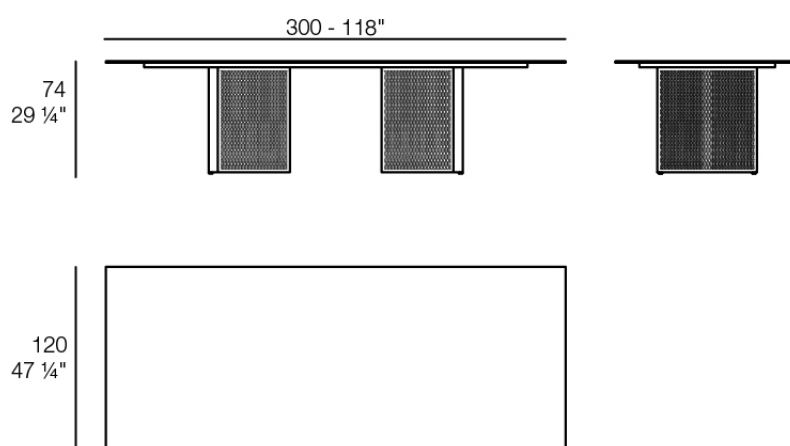

Info

Description

Weight: 75 Kg

THE FACTORY Mesa Comedor 300x120
THE FACTORY Dining Table 118"x 47 1/4"

Finishes

finishes

HPL Black Edge Top

Ref. 54619