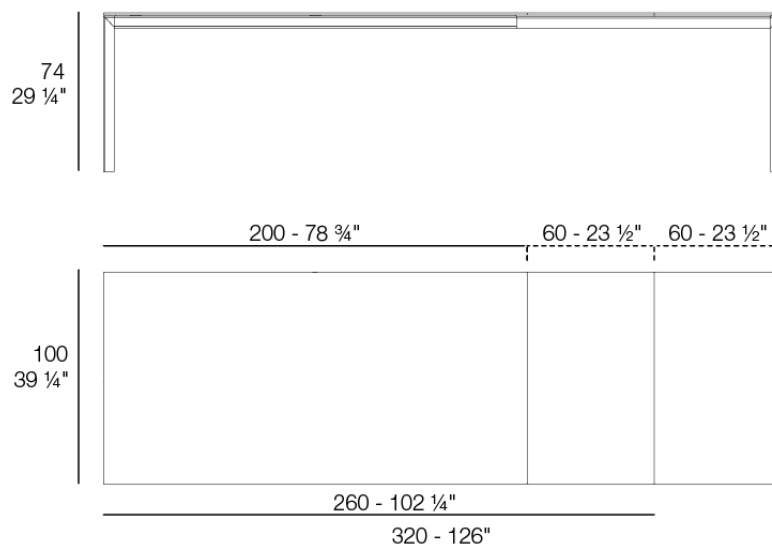

Frame mesa extensible 200cm/320cm

by Ramón Esteve

Frame, outdoor collection by Ramon Esteve, comes from generating serene and timeless shapes using the framework as elementary geometry. The endless possibilities offered by the material using advanced technology, was the motivation to explore the limits.

Info

Description

Weight: 61 Kg

FRAME Mesa Extensible
FRAME Extendable Table
Ref. 54650

Finishes

finishes

Aluminium
Ref. 54650F

white