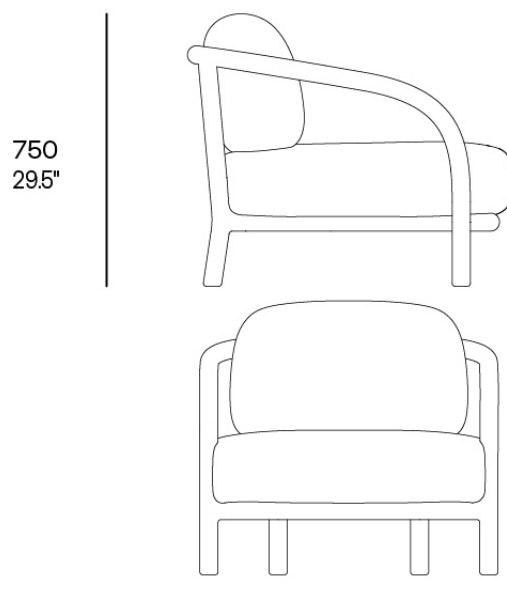

Gum lounge chair

by Ramón Esteve

Info

Description

GUM Butaca

885
34.8"

Finishes

finishes

Aluminium
Ref. 54660

smoked

ecru

Lacquered aluminium profile.

fabric

FISTERRA
Ref. 54660CO

ecru 10131 fisterra

tortora 10135 fisterra