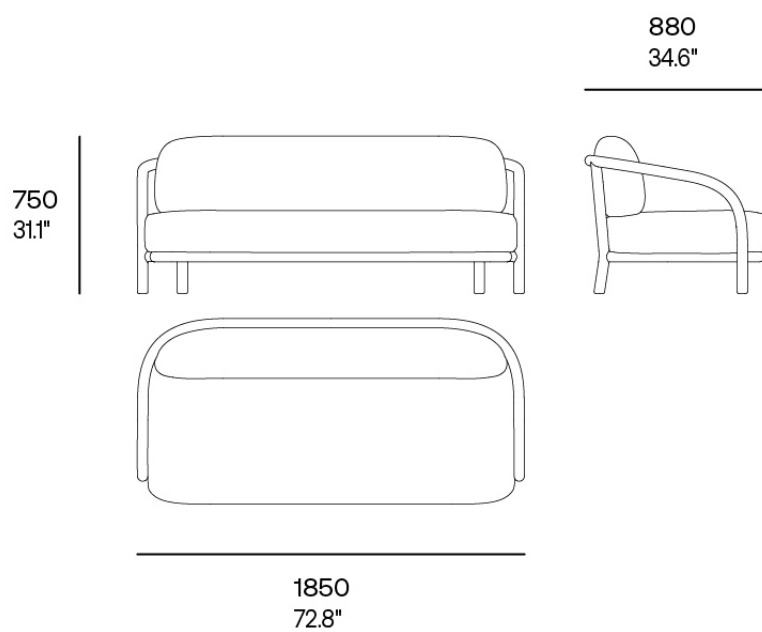

Gum sofa

by Ramón Esteve

Info

Description

GUM Sofá

Finishes

finishes

Aluminium

Ref. 54661

smoked

ecru

Lacquered aluminium profile.

fabric

FISTERRA

Ref. 54661CO

ecru 10131 fisterra