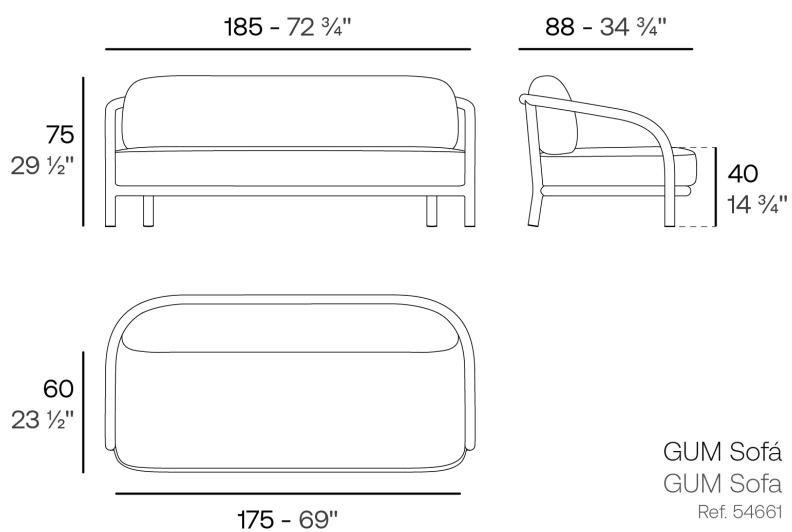

Gum sofa

by Ramón Esteve

Info

Description

Weight: 31.6 Kg

Finishes

finishes

Aluminium

Ref. 54661

ecru

dark tortora

Lacquered aluminium profile.

fabric

GUM

Ref. 54661CO

ecru 10148