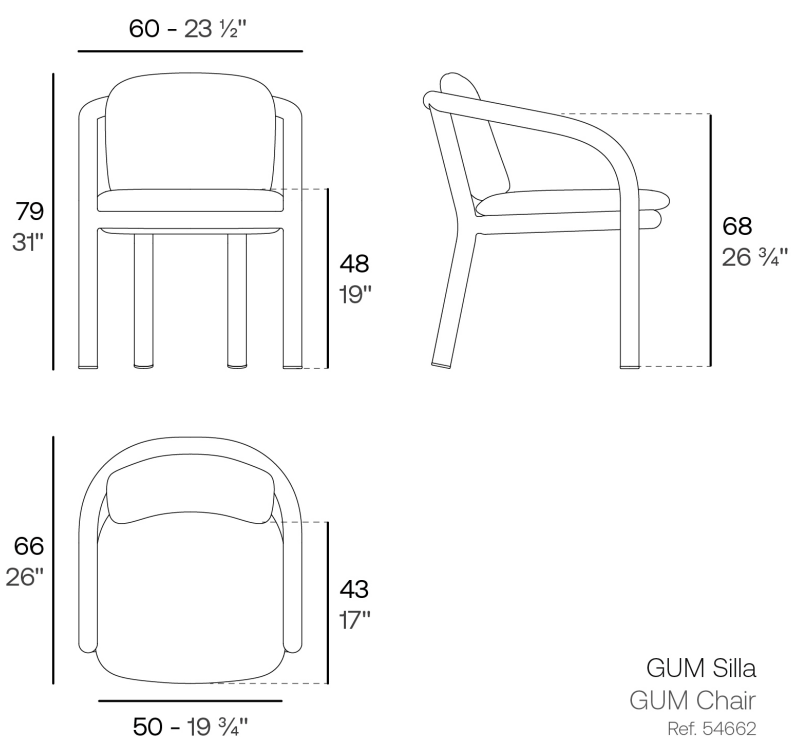

## Gum/mel chair

by Ramón Esteve

### Description

Weight: 8.8 Kg