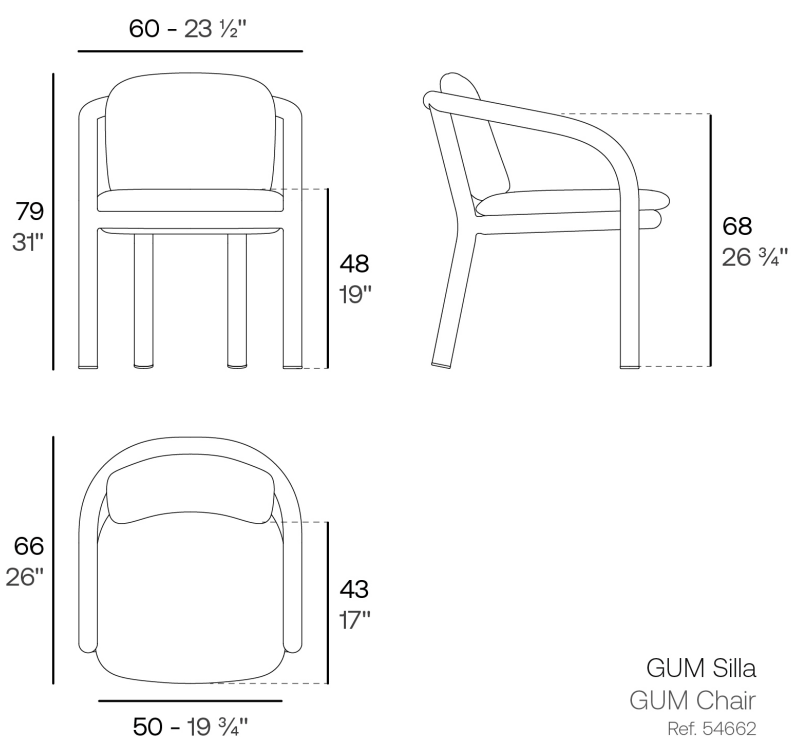

## Gum/mel chair

by Ramón Esteve

### Description

Weight: 8.8 Kg

GUM Silla  
GUM Chair  
Ref. 54662