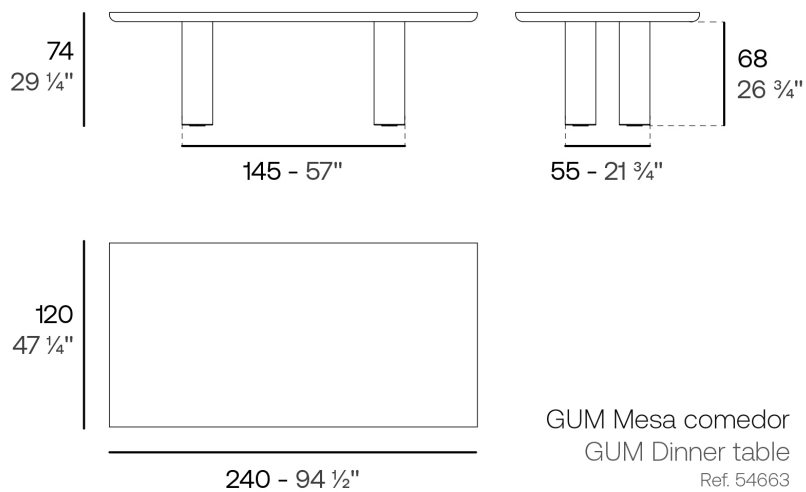

Gum/mel dining table

by Ramón Esteve

Info

Description

Weight: 61 Kg

Finishes

finishes

Aluminium
Ref. 54663