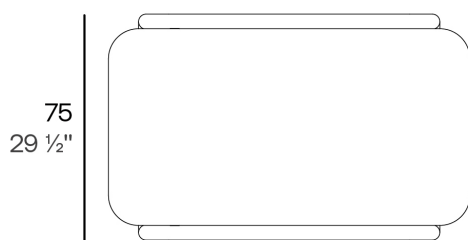

Gum coffee table 75x120x30

by Ramón Esteve

Info

Description

Weight: 11 Kg

120 - 47 1/4"

GUM Mesa café baja
GUM Low coffee table
Ref. 54664

Finishes

finishes

Aluminium
Ref. 54664

ecru

dark tortora

Lacquered aluminium profile.

Ambients

VONDOM