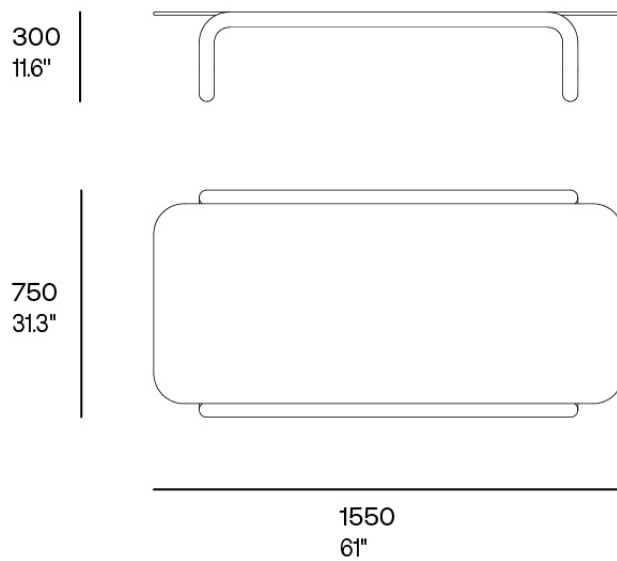

Gum coffee table 75x125x30

by Ramón Esteve

Info

Description

GUM Mesa Café larga 75x155x30

Finishes

finishes

Aluminium
Ref. 54664