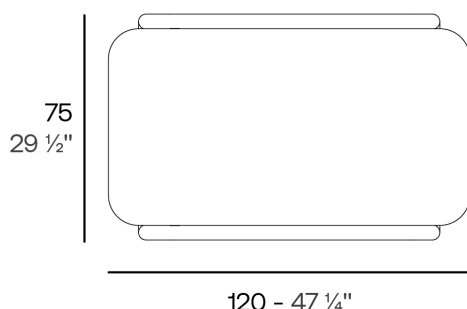

Gum coffee table 75x120x30

by Ramón Esteve

Info

Description

Weight: 11 Kg

GUM Mesa café baja
GUM Low coffee table
Ref. 54664

Finishes

finishes