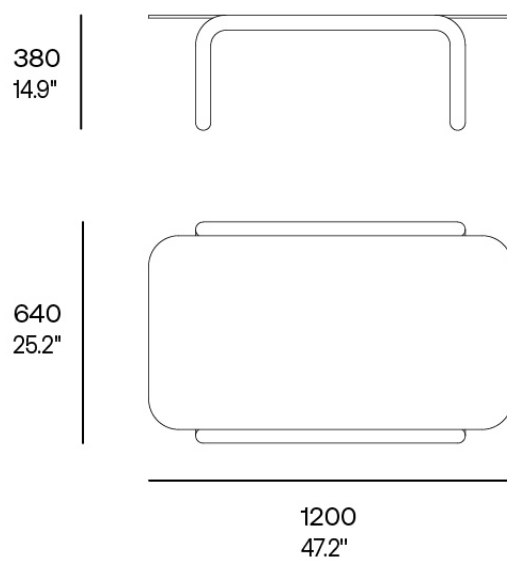

Gum coffee table 75x90x38

by Ramón Esteve

Info

Description

GUM Mesa Café alta 64x120x38

Finishes

finishes

Aluminium
Ref. 54665