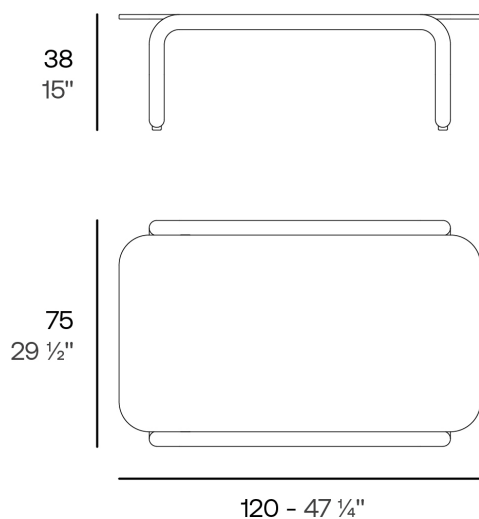

Gum coffee table 75x120x38

by Ramón Esteve

Info

Description

Weight: 23.7 Kg

GUM Mesa café alta
GUM High coffee table
Ref. 54665

Finishes

finishes

Aluminium
Ref. 54665

ecru

dark tortora

Lacquered aluminium profile.

Ambients

VONDOM