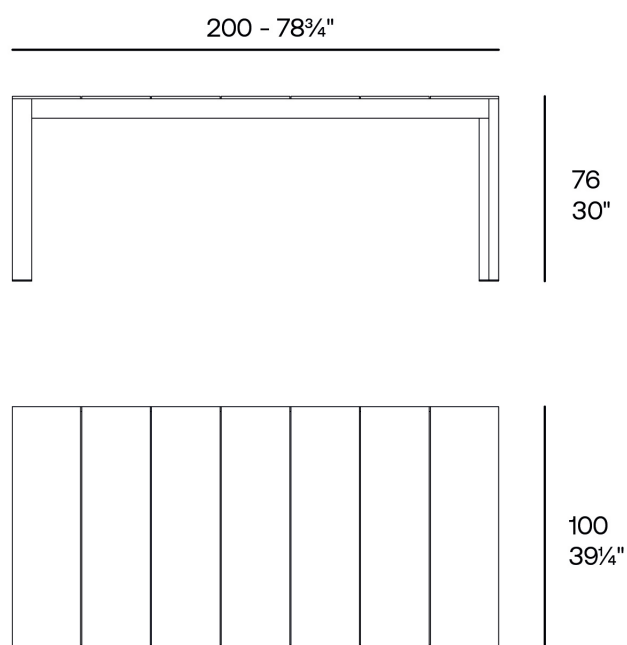

Info

Description

Weight: 35.88 Kg

POSIDONIA Mesa Comedor 200x100x76
POSIDONIA Dining Table 78³/₄"x39¹/₄"x30"