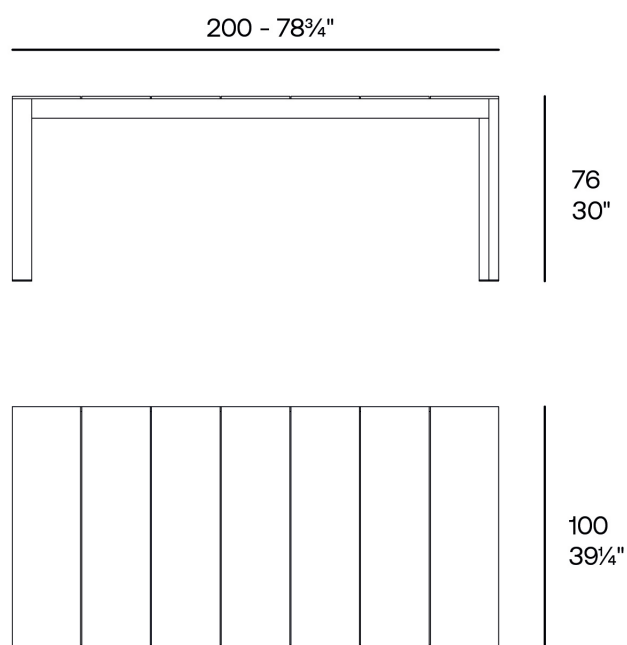

## Posidonia dining table 100x200x76

by Ramón Esteve

Posidonia, the new collection of **designer outdoor furniture** is capable of creating an atmosphere of serenity and balance, awakening the user's sensibility and inviting them to enjoy every moment.

### Description

Weight: 35.88 Kg

POSIDONIA Mesa Comedor 200x100x76  
POSIDONIA Dining Table 78<sup>3</sup>/<sub>4</sub>"x39<sup>1</sup>/<sub>4</sub>"x30"