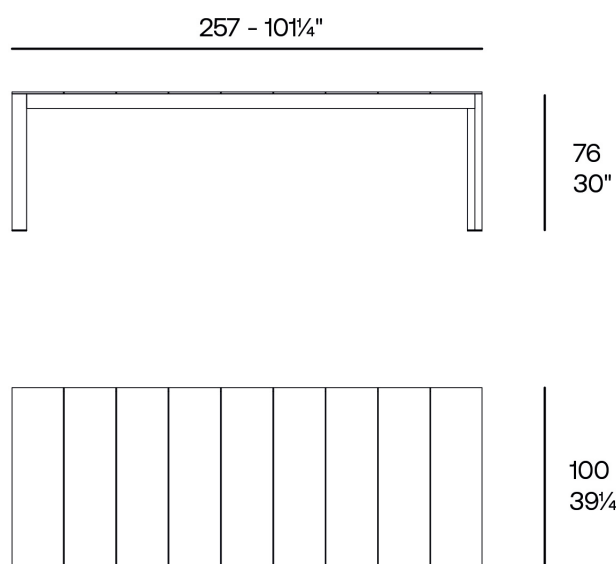

Info

Description

Weight: 44.99 Kg

POSIDONIA Mesa Comedor 257x100x76
POSIDONIA Dining Table 10 $\frac{1}{4}$ "x39 $\frac{1}{4}$ "x30"

Finishes

finishes

HPL Black Edge Top

Ref. 54759