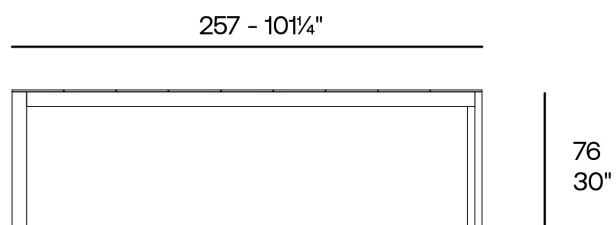

Info

Description

Weight: 44.99 Kg

POSIDONIA Mesa Comedor 257x100x76
POSIDONIA Dining Table 10 $\frac{1}{4}$ "x39 $\frac{1}{4}$ "x30"

Finishes

finishes

HPL Black Edge Top

Ref. 54759