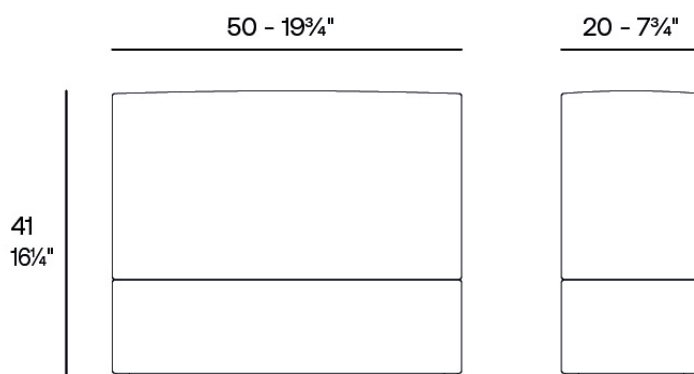

Info

Description

Weight: 5.5 Kg

POSIDONIA Lámpara 50x20x41
POSIDONIA Lamp 19³/₄"x7³/₄"x16¹/₄"
54767