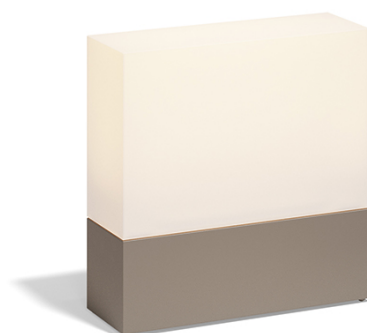

Info

Description

Weight: 8.2 Kg

POSIDONIA Lámpara 60x20x61
POSIDONIA Lamp 23½"x7¾"x24"
54768

Finishes

finishes

Basic

Ref. 54768