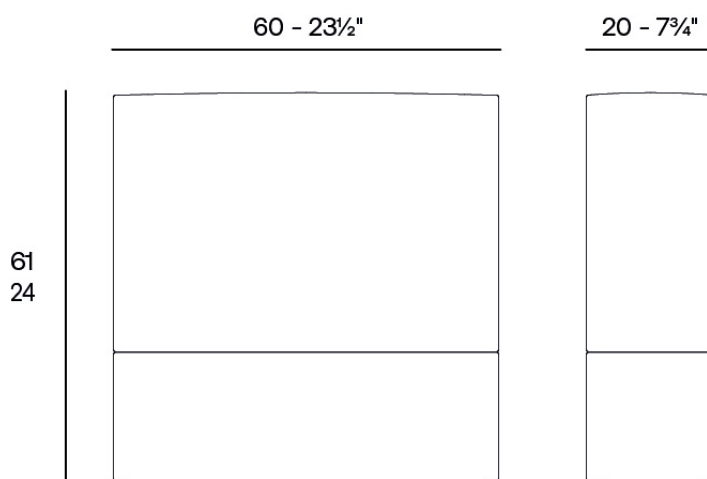

Info

Description

Weight: 8.2 Kg

POSIDONIA Lámpara 60x20x61
POSIDONIA Lamp 23½"x7¾"x24"
54768

Finishes

finishes

Basic

Ref. 54768